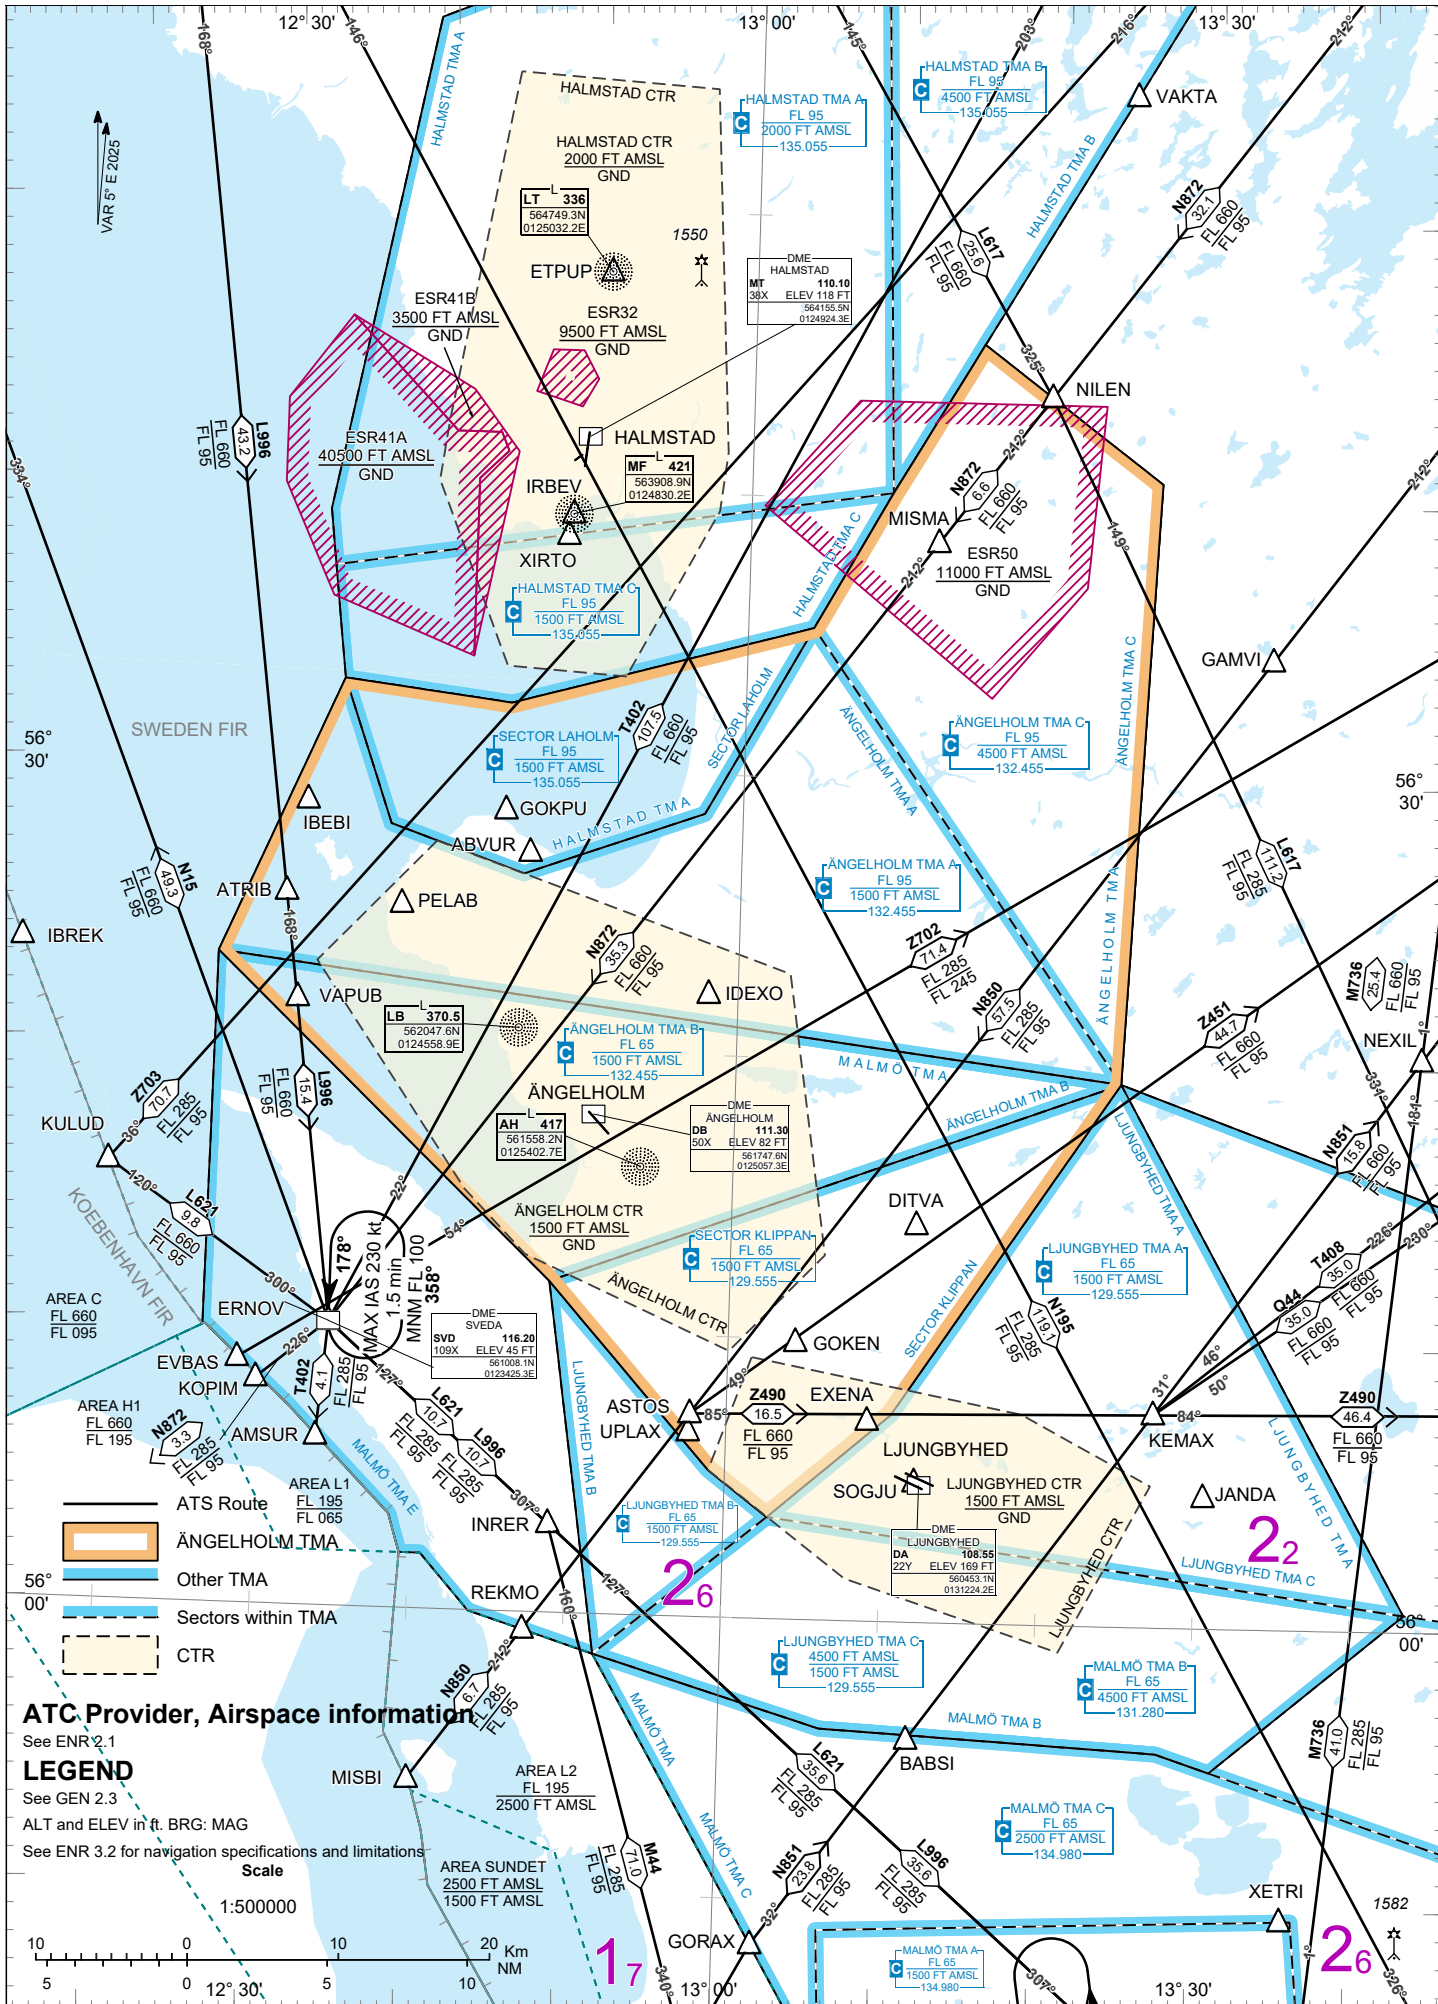

AREA CHART - ICAO

ÄNGELHOLM

ATC Provider, Airspace information

See ENR 2.1

LEGEND

See GEN 2.3

ALT and ELEV in ft. BRG: MAG

See ENR 3.2 for navigation specifications and limitations

Scale

1:500000

CHANGE: VAR, Editorial