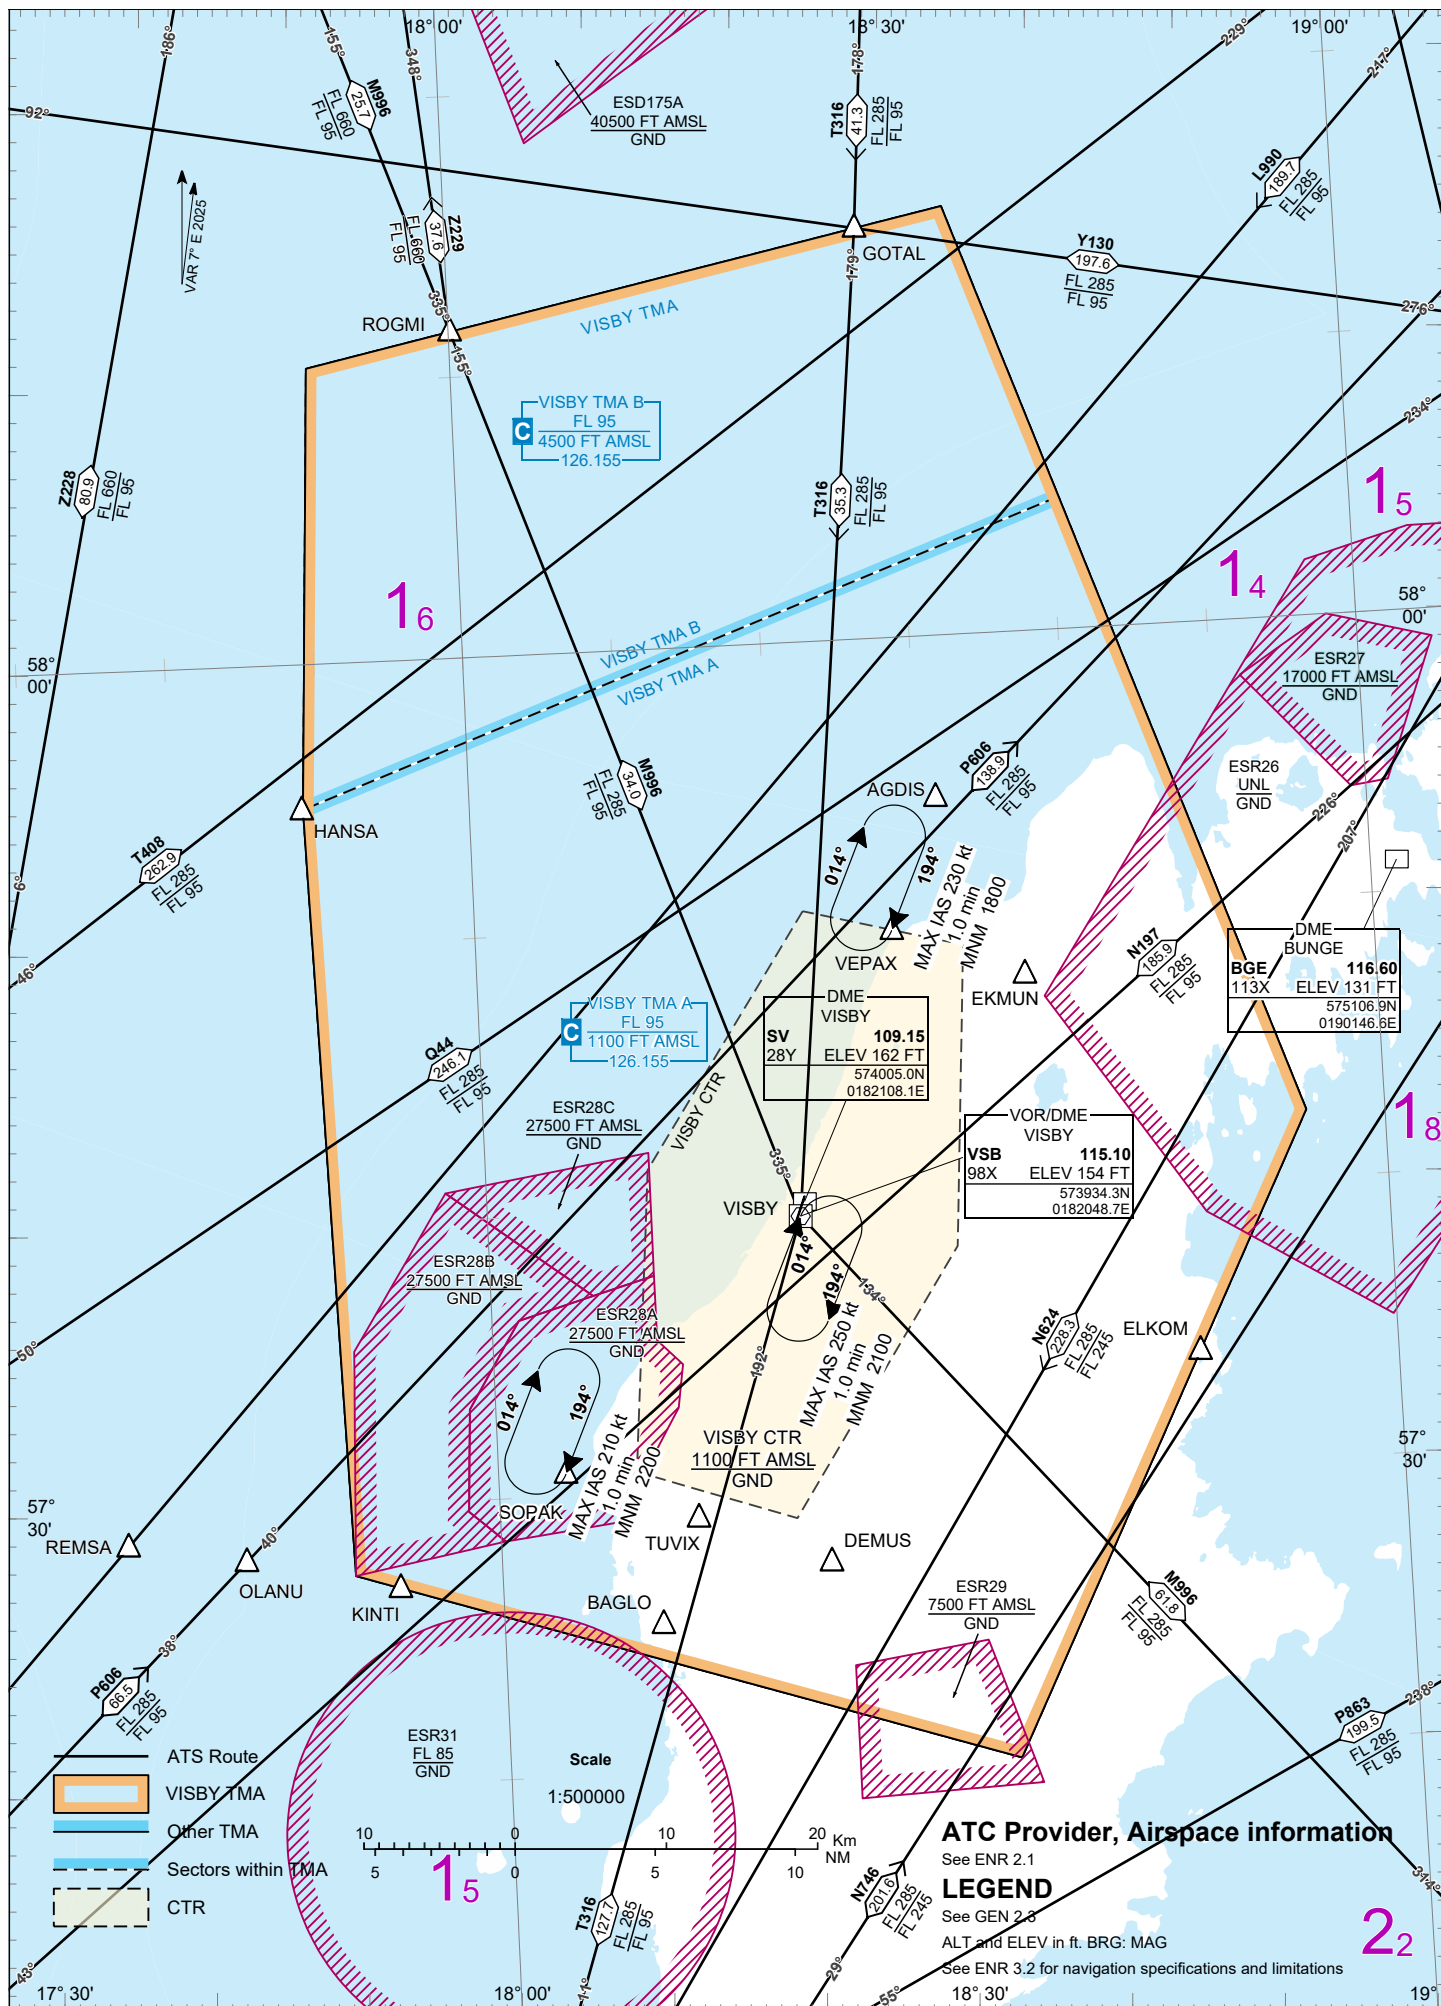

AREA CHART - ICAO

VISBY

CHANGE: ESR27 new