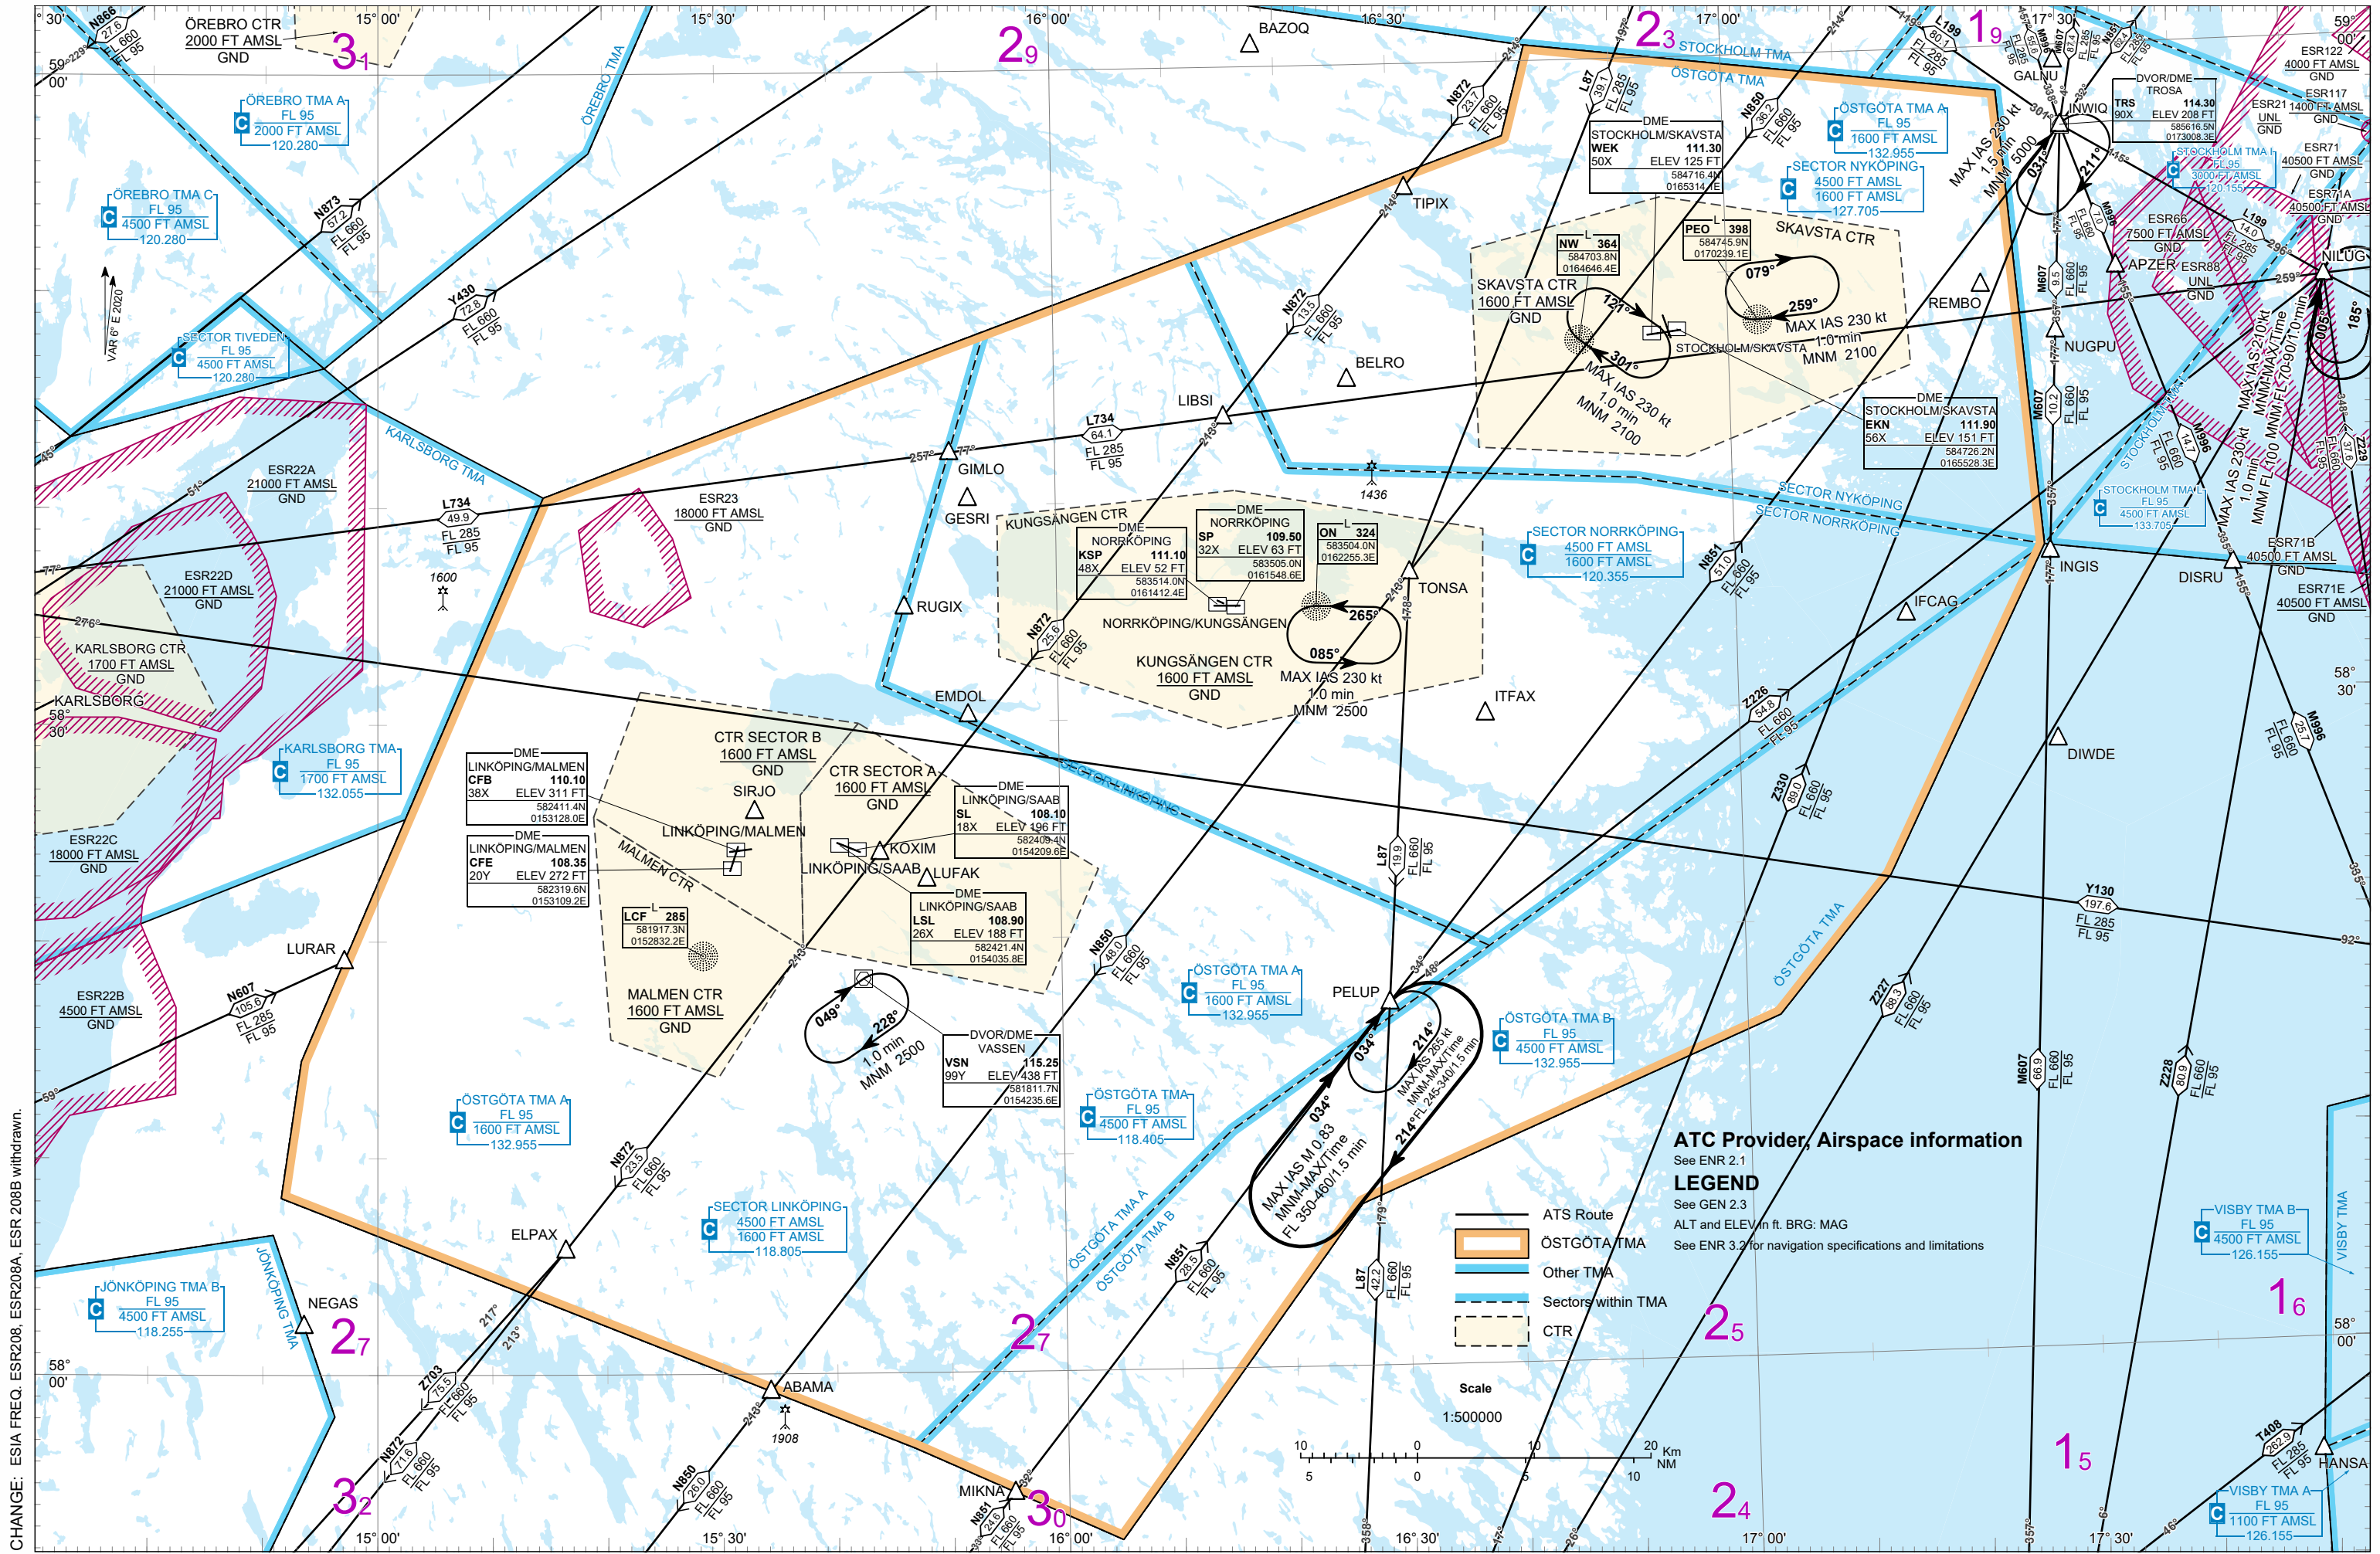

AREA CHART - ICAO

ÖSTGÖTA TMA

CHANGE: ESIA FREQ. ESR208, ESR208A, ESR 208B withdrawn.