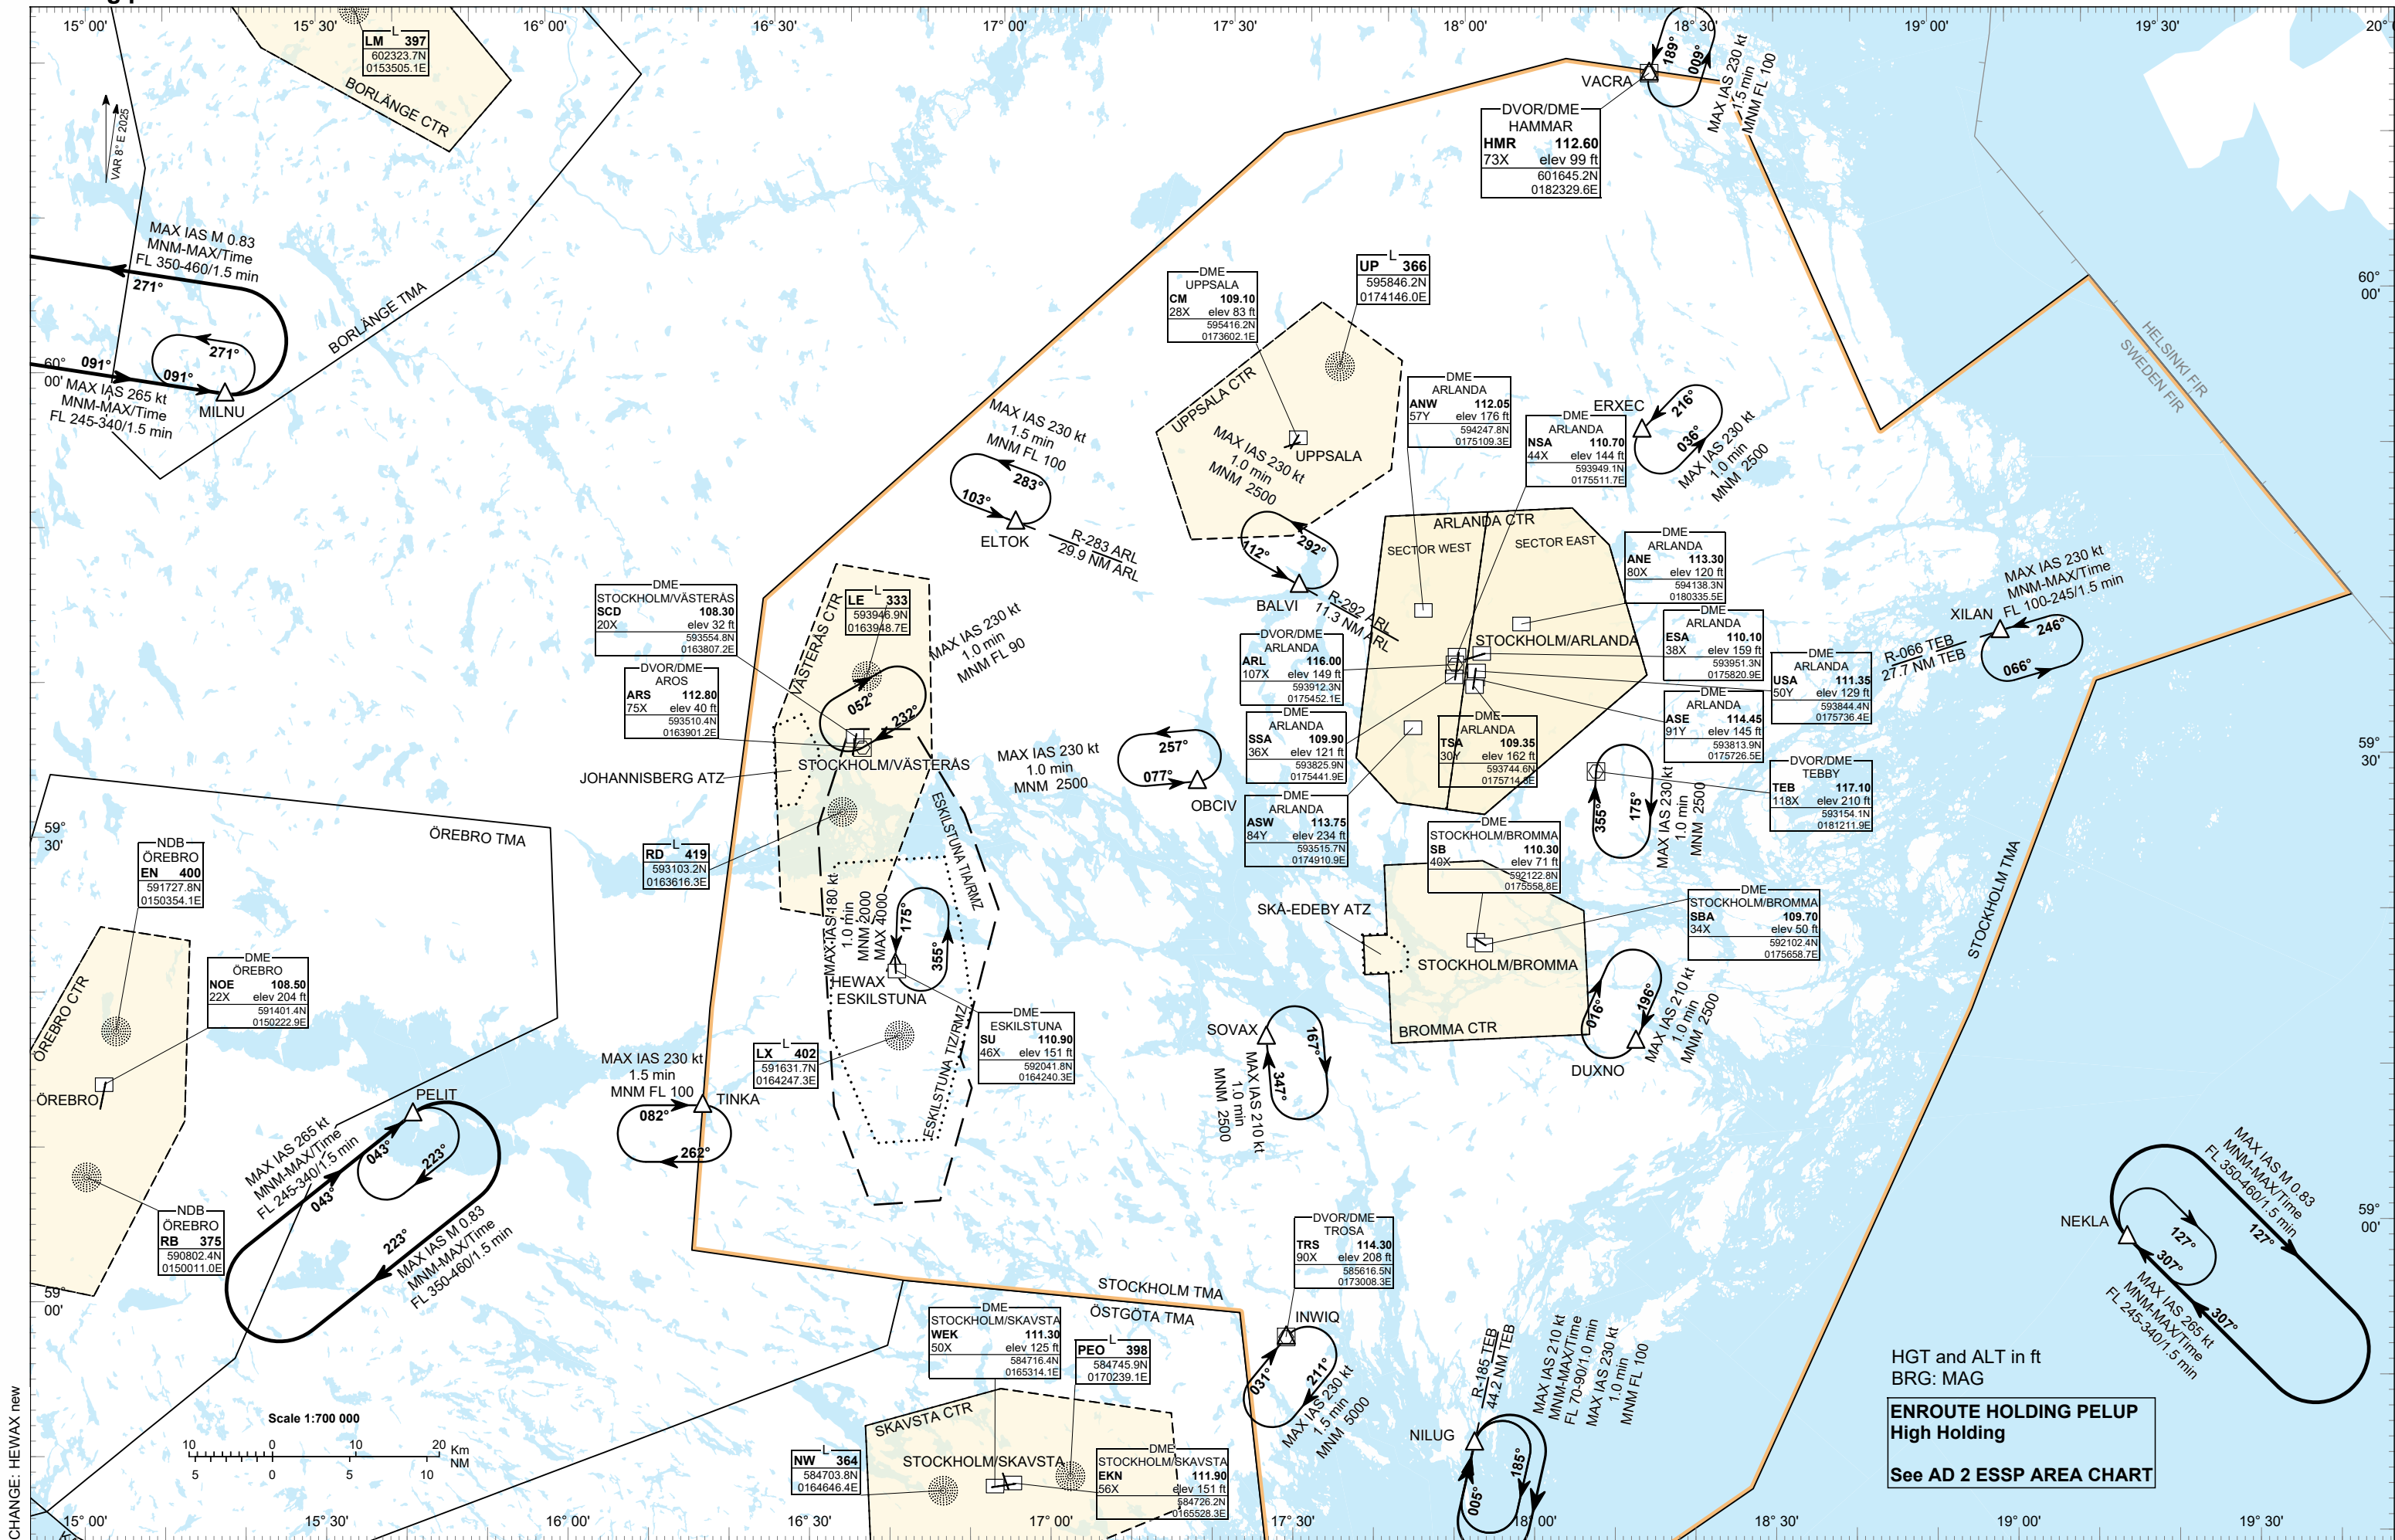

Holding procedures to STOCKHOLM/Arlanda - STOCKHOLM/Bromma

HGT and ALT in ft
BRG: MAG

ENROUTE HOLDING PELUP
High Holding

See AD 2 ESSP AREA CHART

CHANGE: HEWAX new