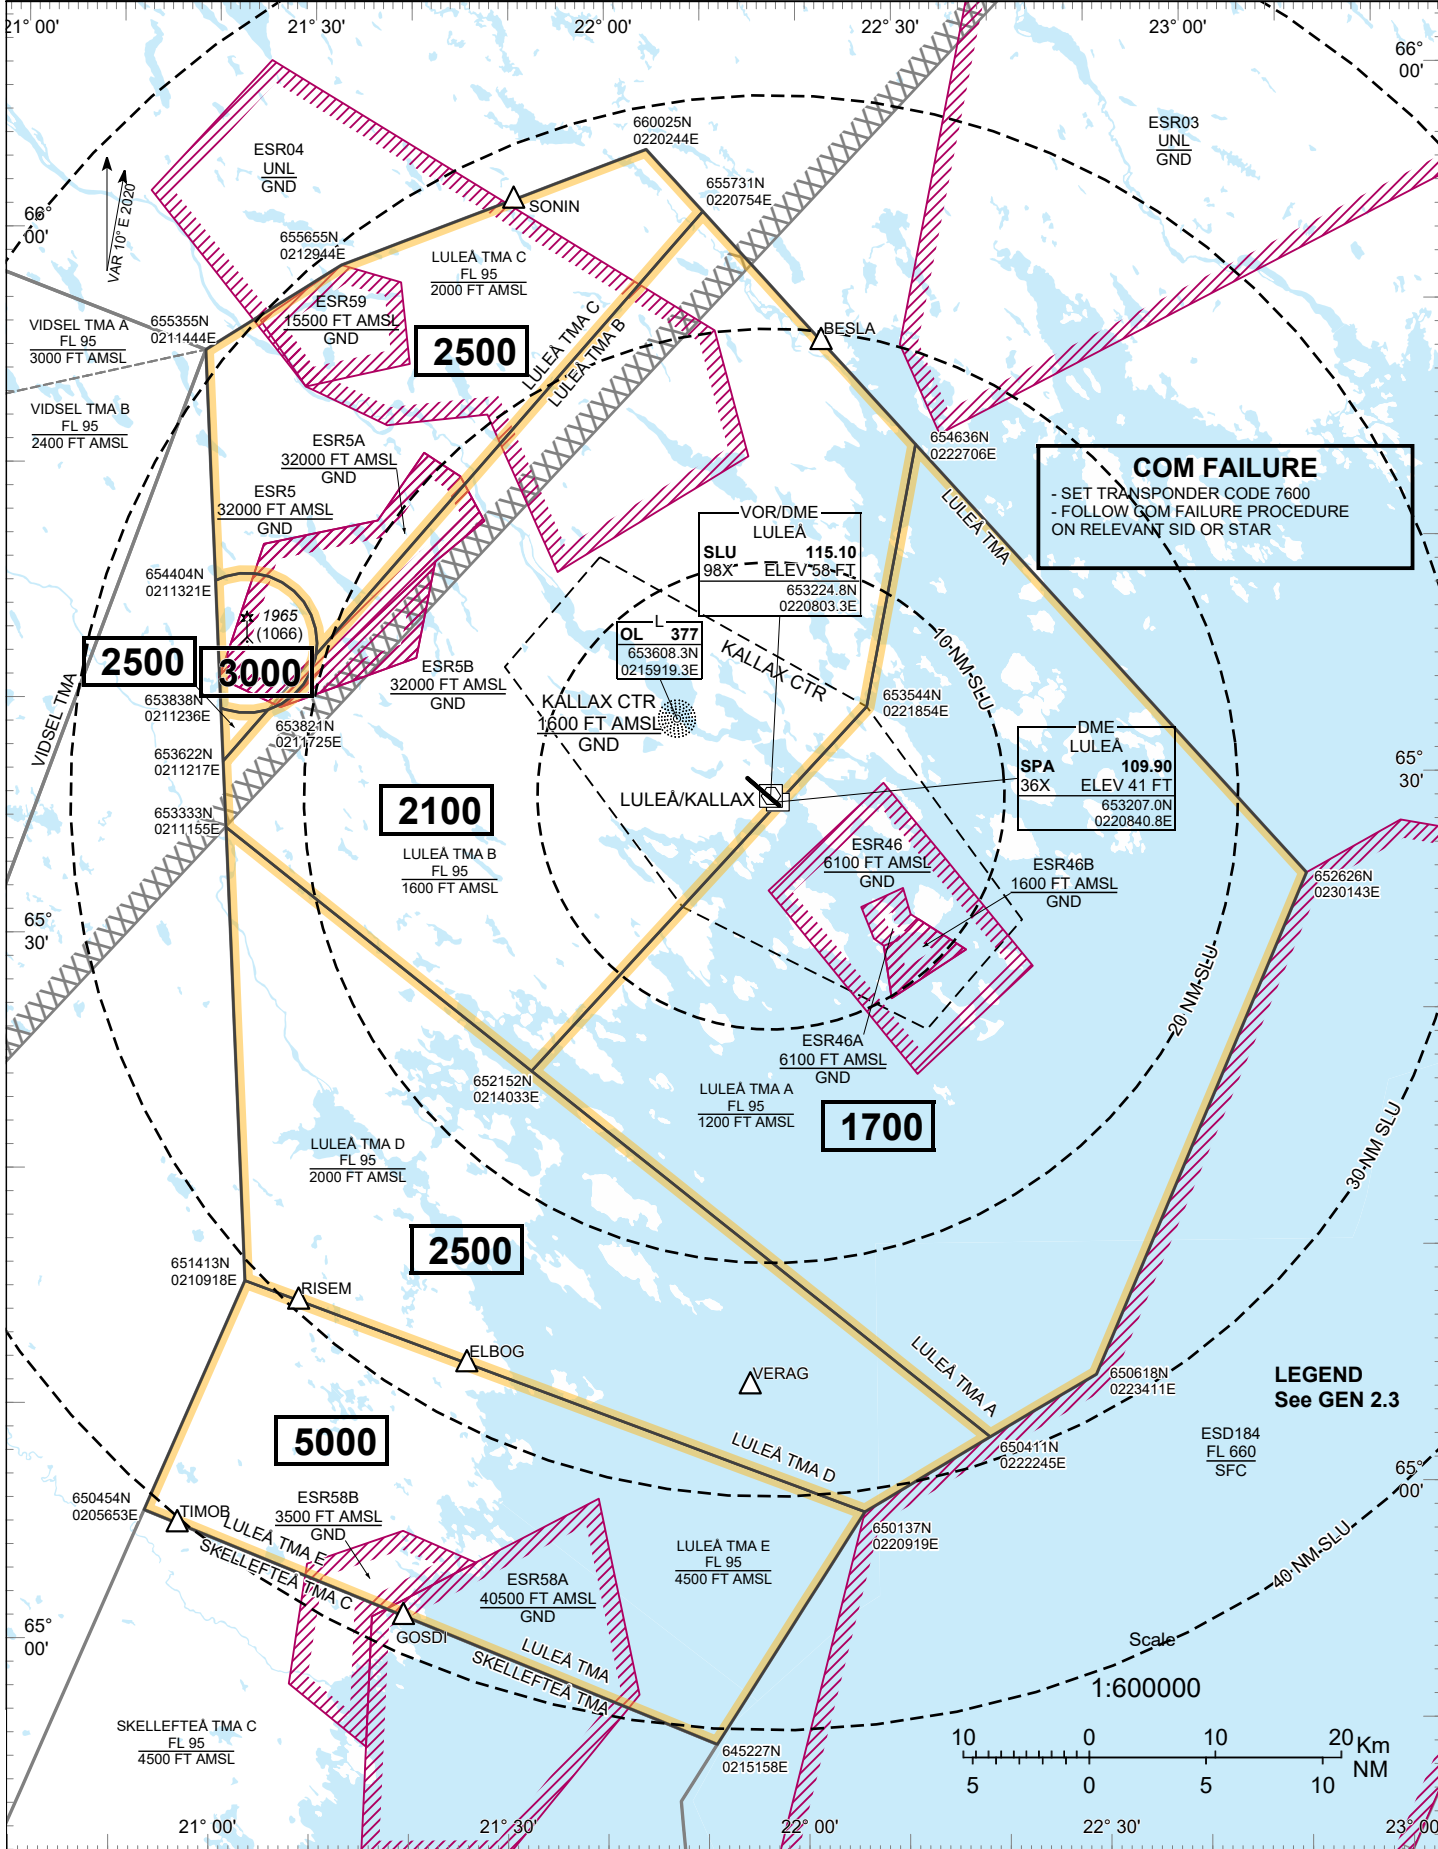

ATC Surveillance Minimum Altitude Chart

LULEÅ/KALLAX

ESPA AD ELEV 65 FT ELEV and ALT in ft	KALLAX TOWER KALLAX APPROACH	128.205 125.455	THIS CHART MAY ONLY BE USED FOR CROSS-CHECKING OF ASSIGNED ALTITUDES WHILST IN RECEIPT OF RADAR SERVICE LEVELS ASSIGNED BY ATC INCLUDE A CORRECTION FOR LOW TEMPERATURE EFFECT
TA 5000 AMSL			

LEGEND
See GEN 2.3

Scale

1:600000

CHANGE:FREQ