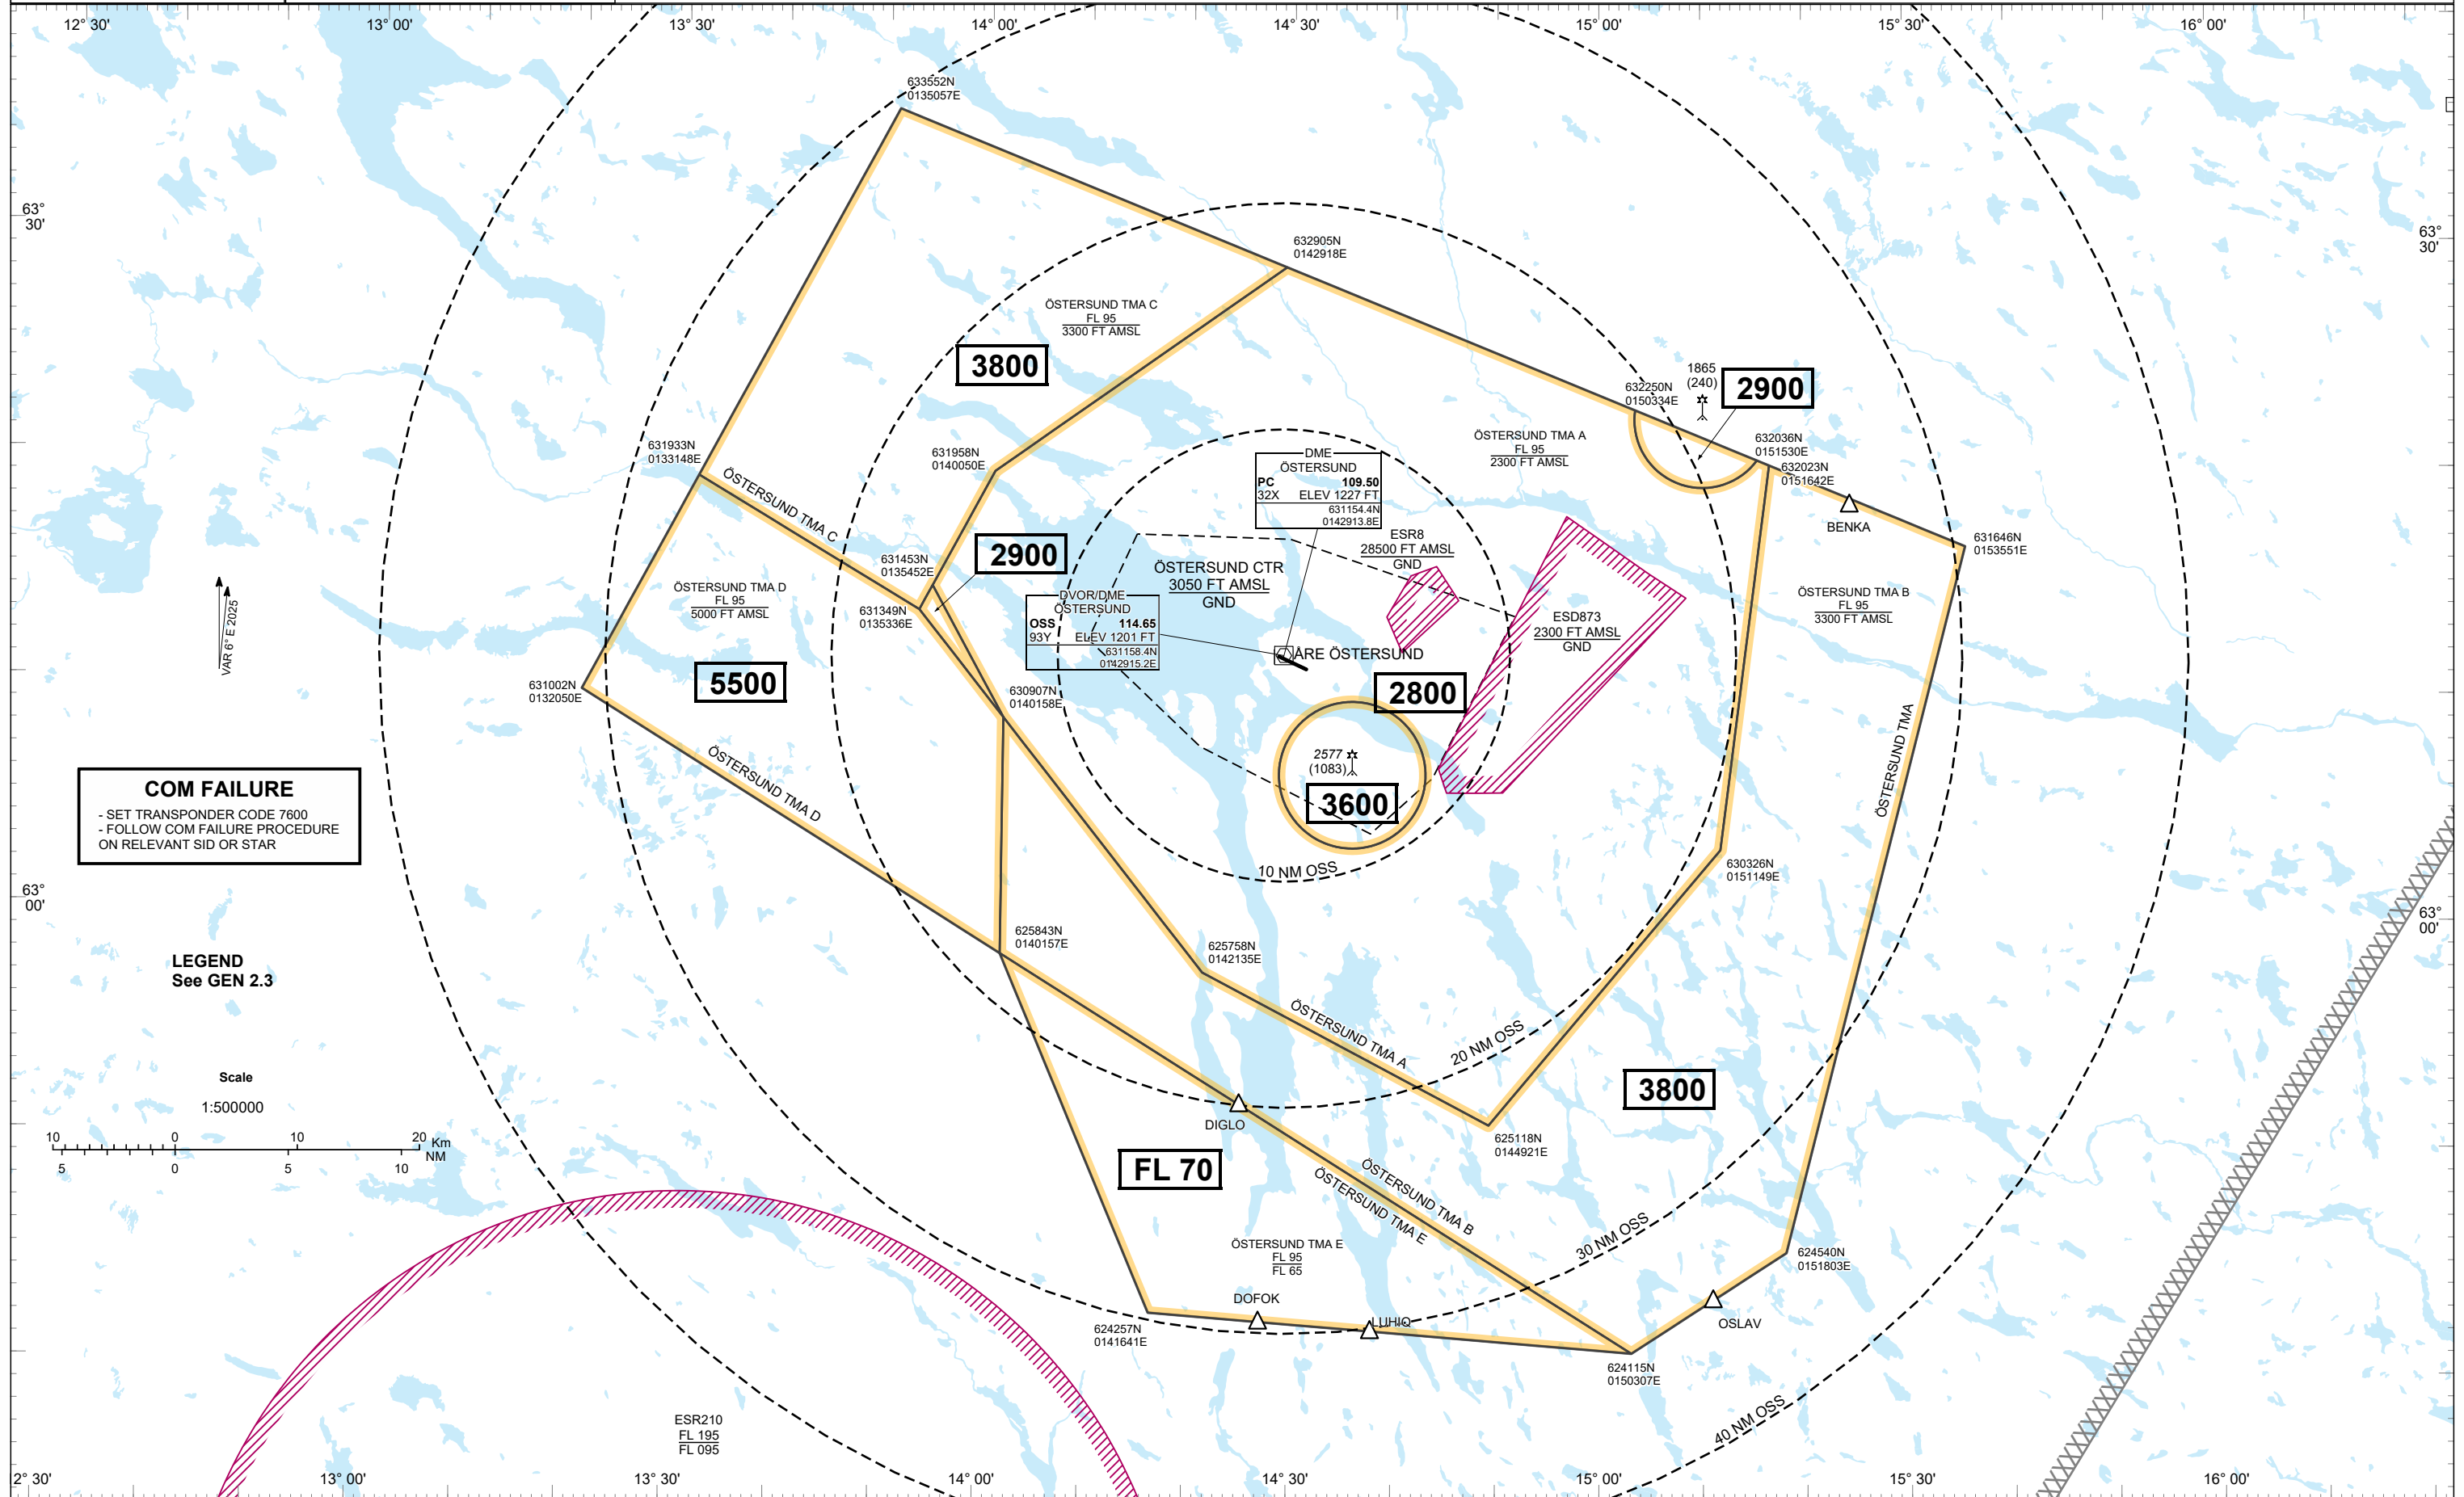

ATC Surveillance Minimum Altitude Chart

ÄRE ÖSTERSUND

ESNZ AD ELEV 1234 FT	ÖSTERSUND TOWER	122.100
ELEV and ALT in ft		130.905
		131.705
		135.655
TA 6000 AMSL		

THIS CHART MAY ONLY BE USED FOR CROSS-CHECKING OF ASSIGNED ALTITUDES WHILST IN RECEIPT OF RADAR SERVICE LEVELS ASSIGNED BY ATC INCLUDE A CORRECTION FOR LOW TEMPERATURE EFFECT

COM FAILURE

- SET TRANSPONDER CODE 7600
- FOLLOW COM FAILURE PROCEDURE ON RELEVANT SID OR STAR

LEGEND
See GEN 2.3

Scale
1:500000

CHANGE: Minimum altitude sectors