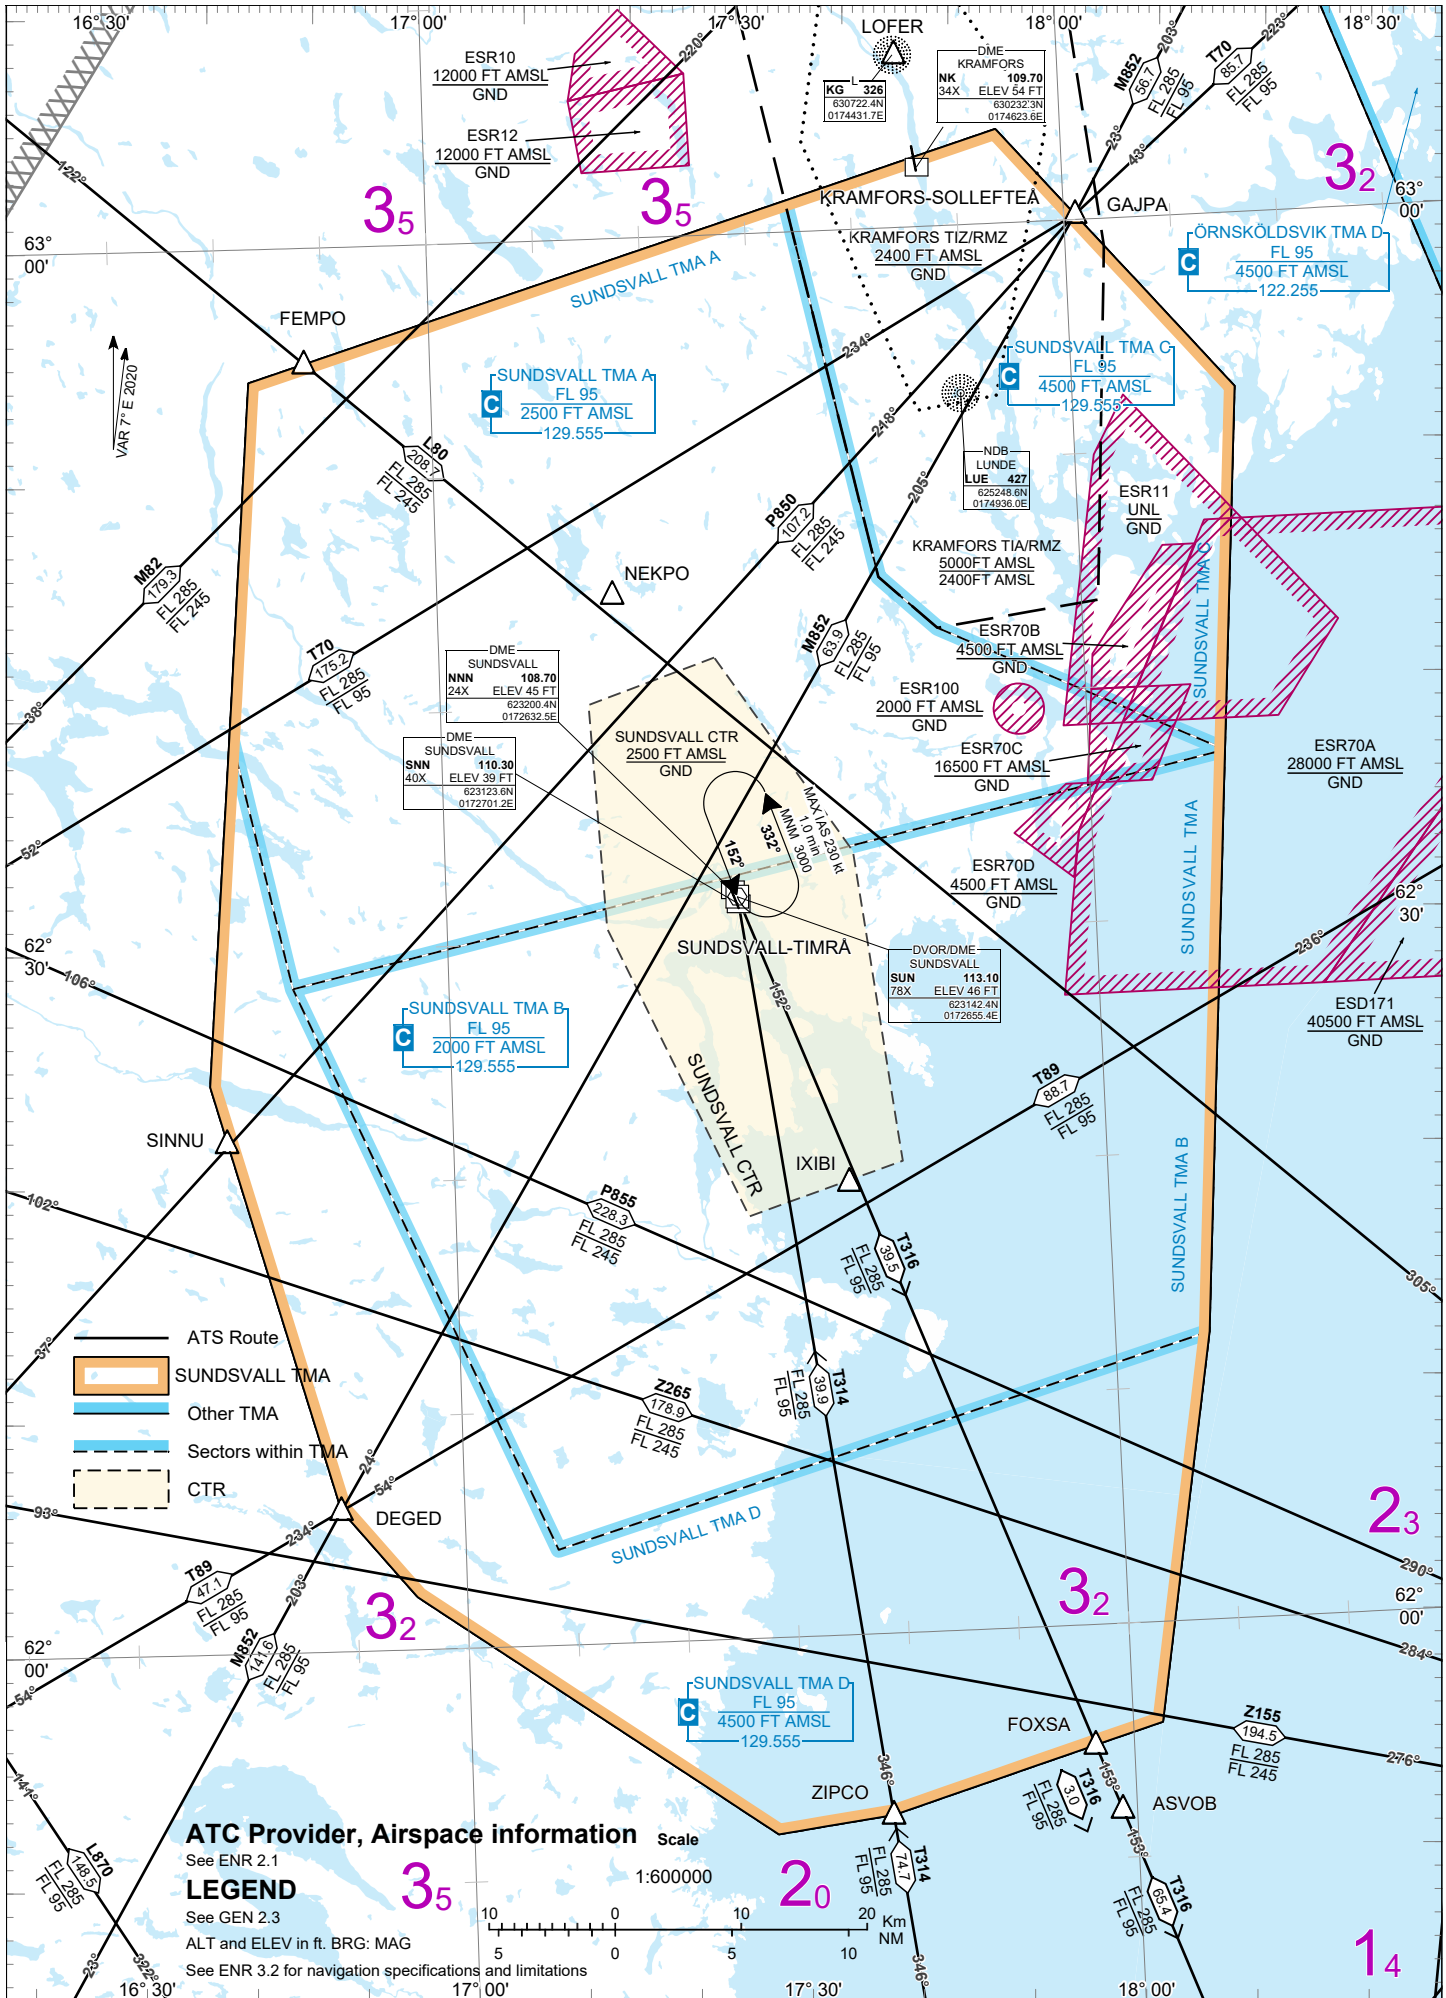

AREA CHART - ICAO

SUNDSVALL-TIMRÅ

ATC Provider, Airspace information
See ENR 2.1
LEGEND
See GEN 2.3
ALT and ELEV in ft. BRG: MAG
See ENR 3.2 for navigation specifications and limitations

CHANGE: ESR12 new, ESR10 ELEV, scale