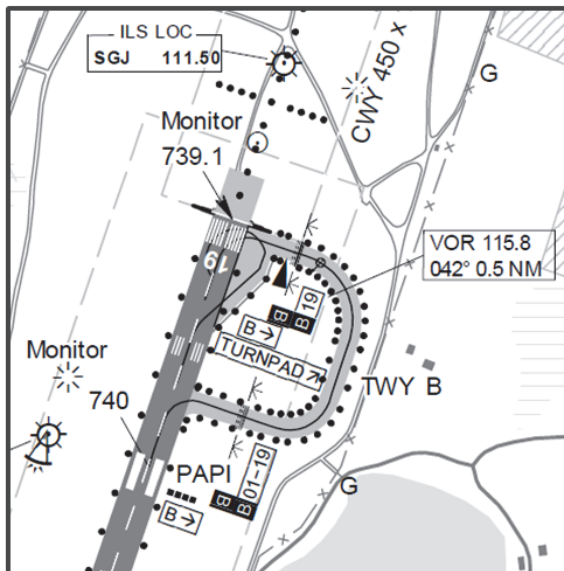

Följande punkter ändras i AIP ESGJ AD2:

The following items changes in AIP ESGJ AD2:

ESGJ 2.2 AERODROME GEOGRAPHICAL AND ADMINISTRATIVE DATA

7. Types of traffic permitted

(IFR/VFR) IFR/VFR. Max RWY ref code 4E

ESGJ 2.6 RESCUE AND FIRE FIGHTING SERVICES

1. AD category for fire fighting

CAT 7, higher O/R TEL +46 (0)36 31 12 33.

ESGJ 2.8 APRONS, TAXIWAYS AND CHECK LOCATIONS DATA

6. Remarks

TWY B: max aircraft ref code 4C

AD 2 ESGJ 2-1 AERODROME CHART

Skiss nya vändplatser

Image new turning pads

Inarbetas i AIP 26 mar 2020

Will be incorporated in AIP 26 mar 2020