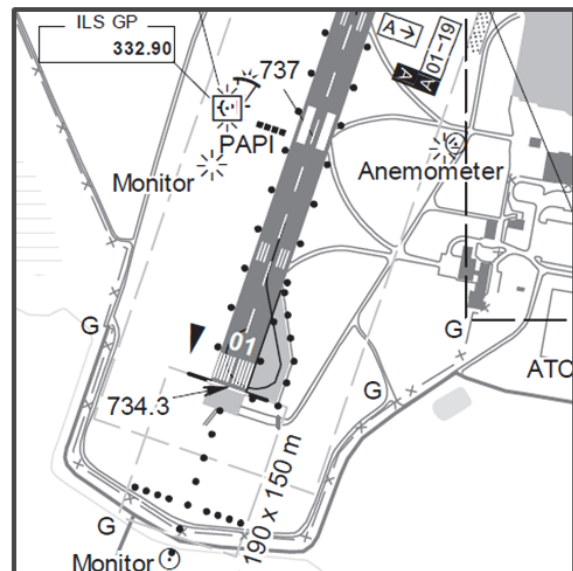

Följande punkter ändras i AIP ESGJ AD2:

The following items changes in AIP ESGJ AD2:

ESGJ 2.2 AERODROME GEOGRAPHICAL AND ADMINISTRATIVE DATA

7. Types of traffic permitted

(IFR/VFR) IFR/VFR. Max RWY ref code 4E

ESGJ 2.6 RESCUE AND FIRE FIGHTING SERVICES

1. AD category for fire fighting

CAT 7, higher O/R TEL +46 (0)36 31 12 33.

ESGJ 2.8 APRONS, TAXIWAYS AND CHECK LOCATIONS DATA

6. Remarks

TWY B: max aircraft ref code 4C

AD 2 ESGJ 2-1 AERODROME CHART

Skiss nya vändplatser

Image new turning pads

Inarbetas i AIP 26 mar 2020

Will be incorporated in AIP 26 mar 2020