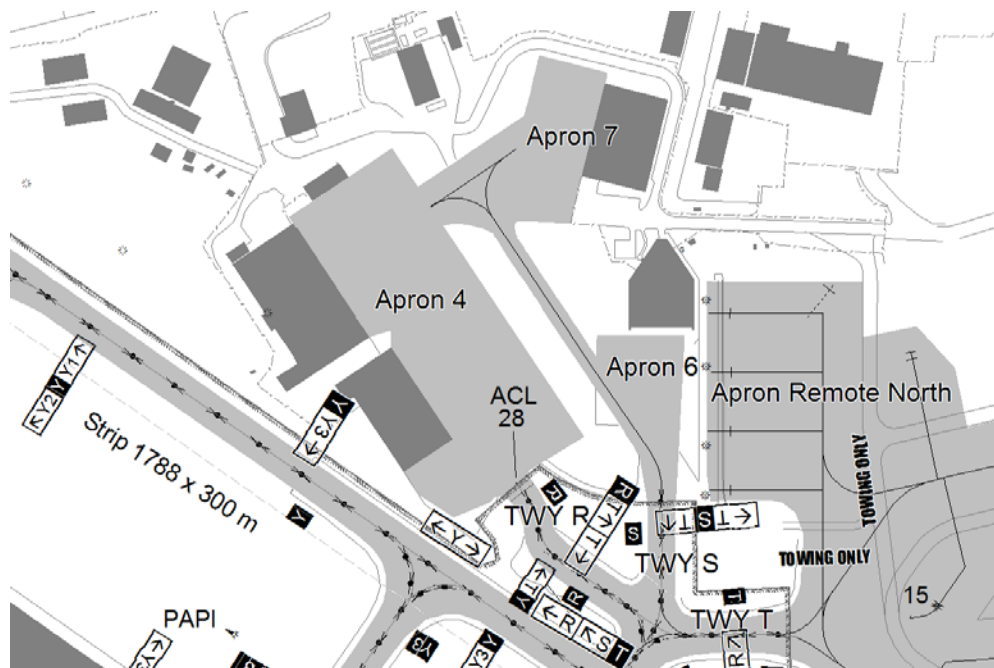

Luffartygs rörelser inom platta 4 och 7 skall
assisteras av rangeringspersonal.

**STOCKHOLM/BROMMA AD (ESSB) – Stand
41 closed**

Aircraft stand 41 permanently closed.

Aircraft movements within apron 4 and 7 shall be
guided by marshalling assistance.

– SLUT/END –