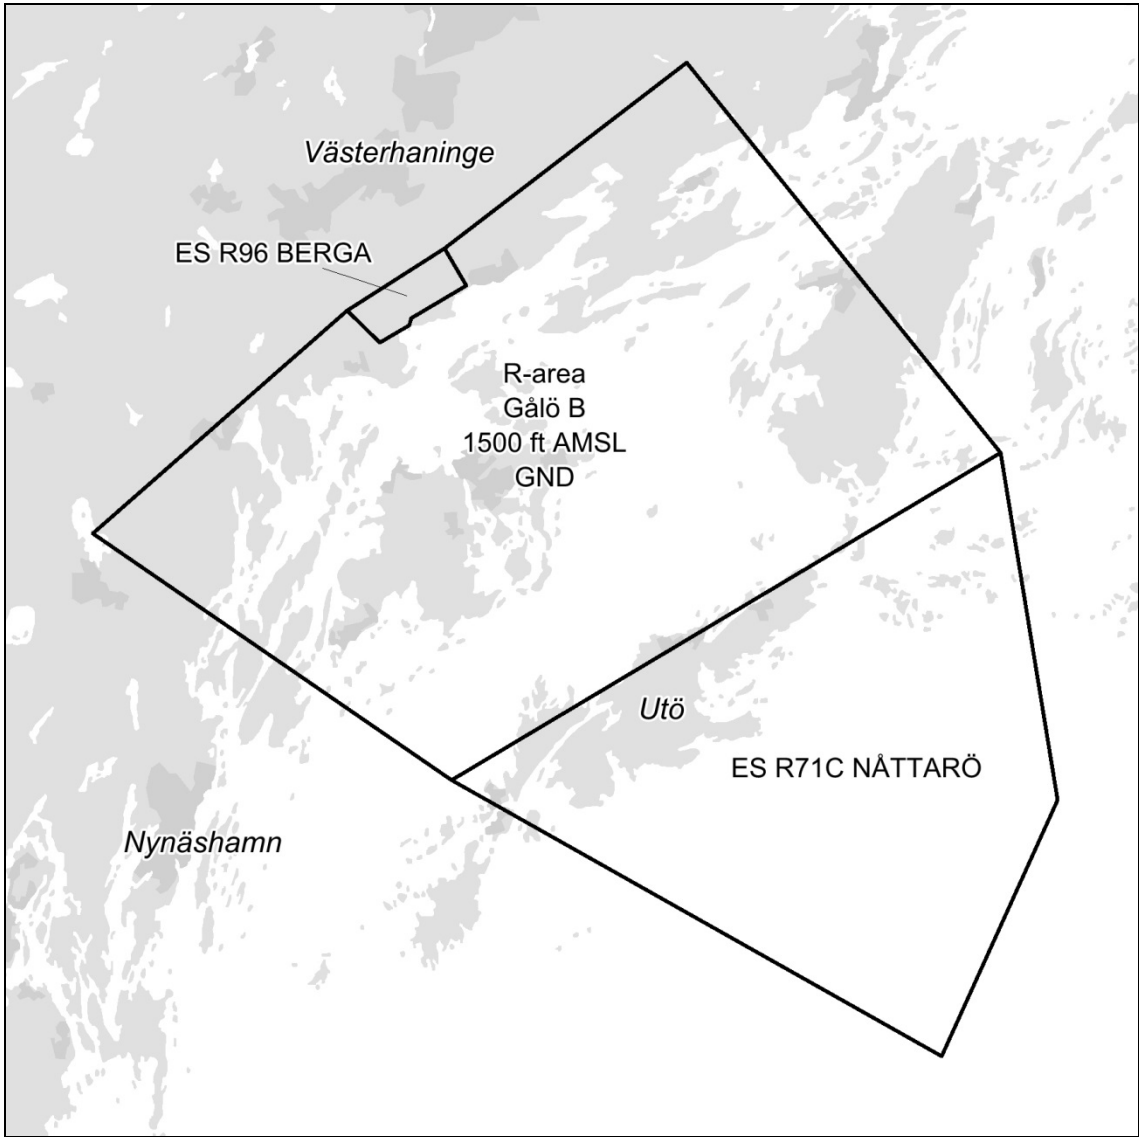

Activity in R96 Berga and R71C Nåttarö are extended to also include military flying exercises.

Permission to cross the areas can be obtained from Stockholm ACC.

**Gålö B**

590905N 0181752E - 590058N 0182917E –  
585458N 0180724E - 590013N 0175357E –  
590427N 0180412E - 590347N 0180524E –  
590406N 0180635E - 590414N 0180640E –  
590450N 0180852E - 590536N 0180806E –  
590905N 0181752E.

11 FEB 1130 – 15 FEB 1400, H24

- SLUT/END -