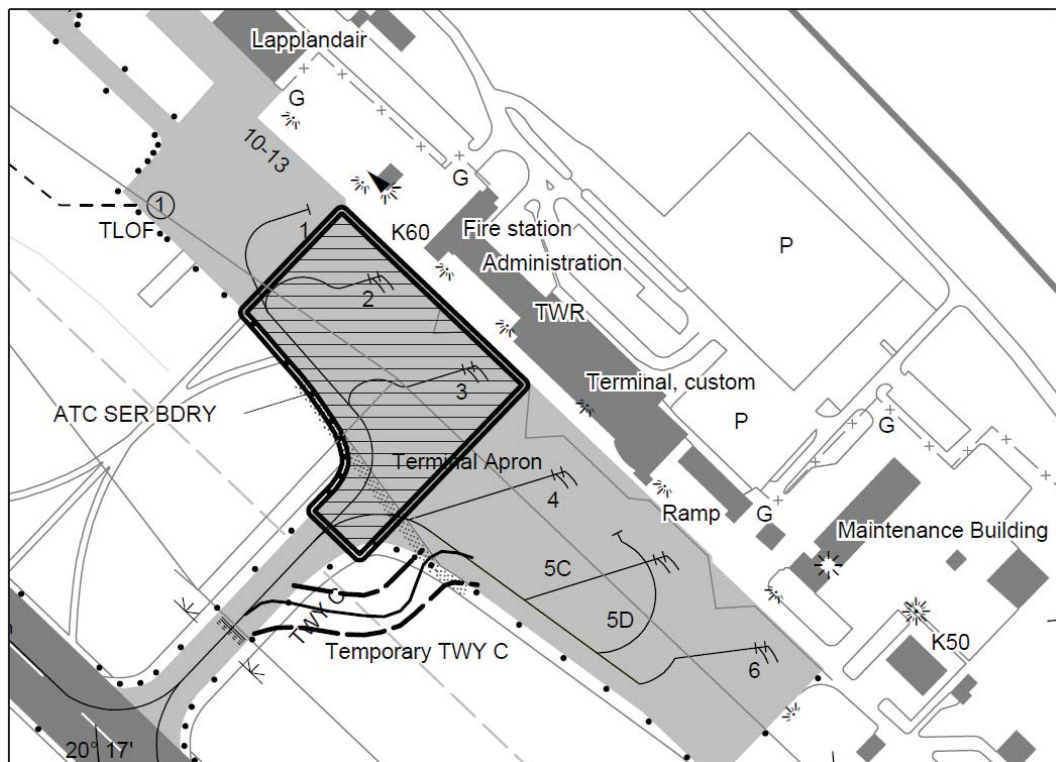

Under perioden 20 AUG-28 OKT stängs hela arbetsområdet och taxning sker via den temporära dragningen av TWY C.

UMEÅ AD (ESNU) – Maintenance work

During the period 18 JUN-28 OCT maintenance work will take place at the aerodrome.

During the period 18 JUN-19 AUG parts of terminal apron will be closed.

During the period 20 AUG-28 OCT the entire work area is closed and taxiing is made via temporary routing of TWY C.

– SLUT/END –