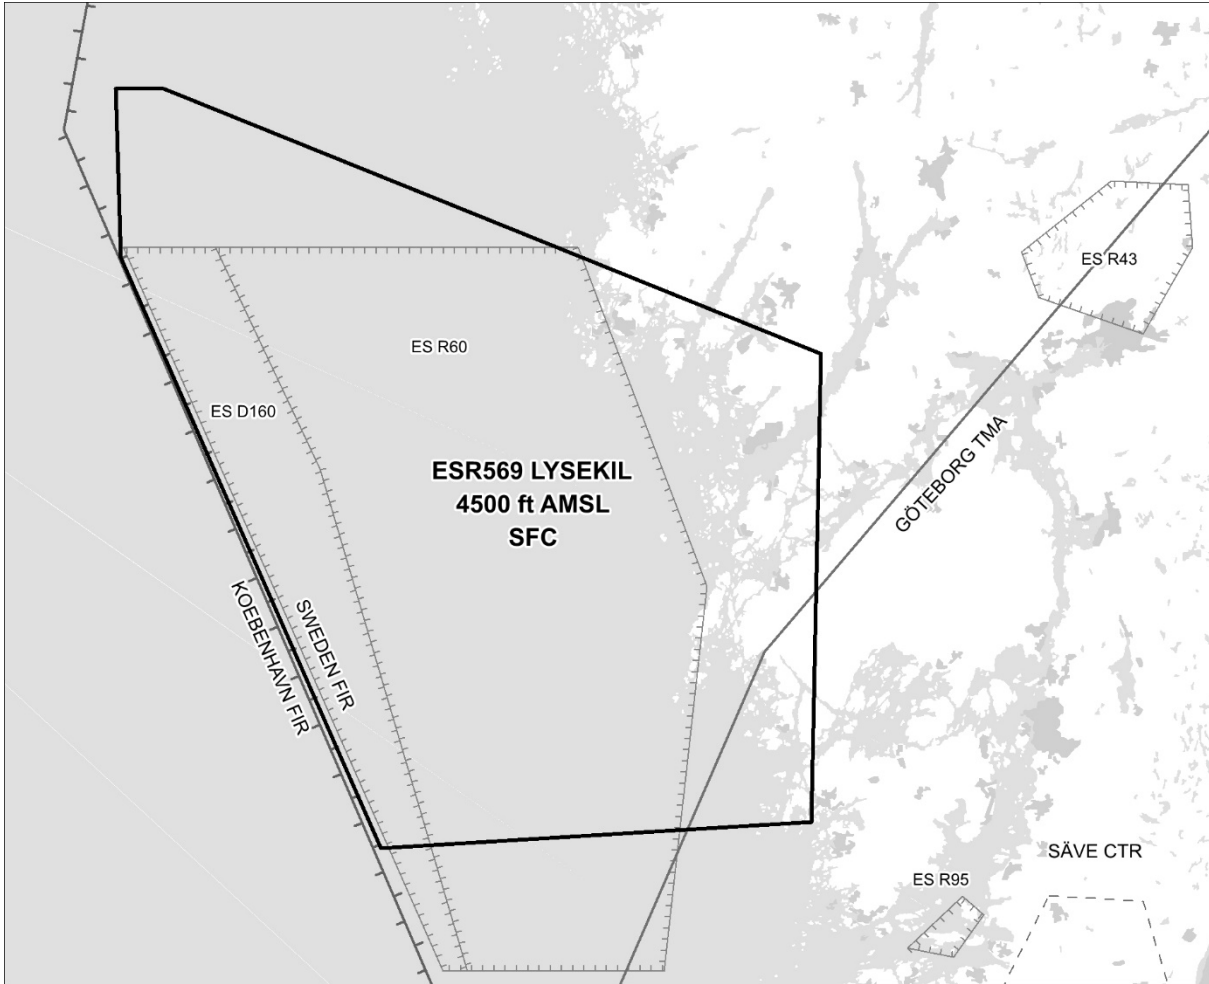

The temporary restricted area ESR569 Lysekil is established for military activities including aviation operations.

Flight within the area prohibited for all non-participating aircraft.

The following traffic on mission is exempted after permission from Landvetter ATS, Säve ATS or Malmö ACC:

- Military flights
- Police
- Ambulance
- Coast Guard
- SAR

ESR569 LYSEKIL

583146N 0103415E – 583146N 0103809E – 582024N 0113137E –
580022N 0113048E – 575914N 0105547E – 582431N 0103438E –
583146N 0103415E.

Gräns i höjdlöd/Vertical limit

4500 ft AMSL
SFC

Tider/Hours

30 APR 0600 – 01 MAY 2400

- SLUT/END -