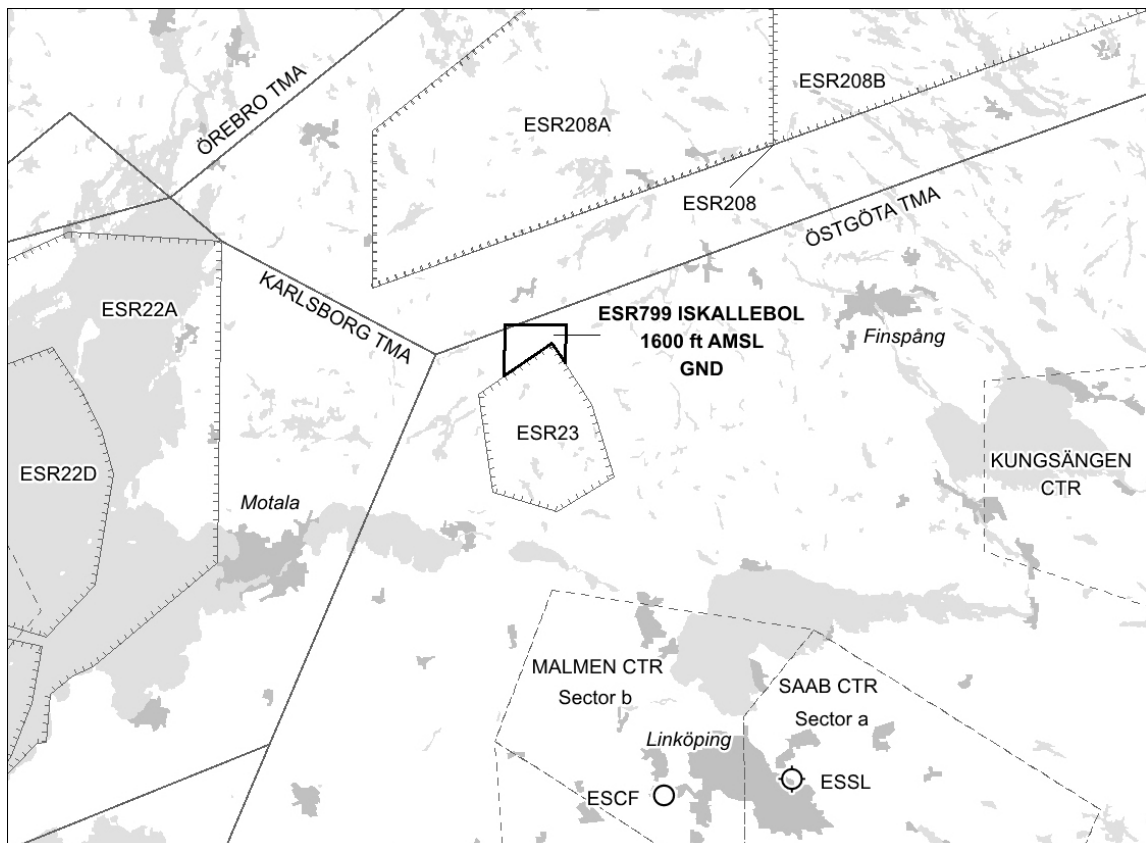

**Temporary restricted area –
ESR799 ISKALLEBOL**

The temporary restricted area ESR799 Iskallebol is established for military aviation operations.

Flight within the area prohibited for all non-participating aircraft.

ESR799 ISKALLEBOL

584137N 0151940E – 584137N 0152410E – 584009N 0152405E –
584055N 0152308E – 583940N 0151939E – 584137N 0151940E.

Gräns i höjdlöd/Vertical limit

1600 ft AMSL
GND

Tider/Hours
22 APR 1200 – 27 APR 1200