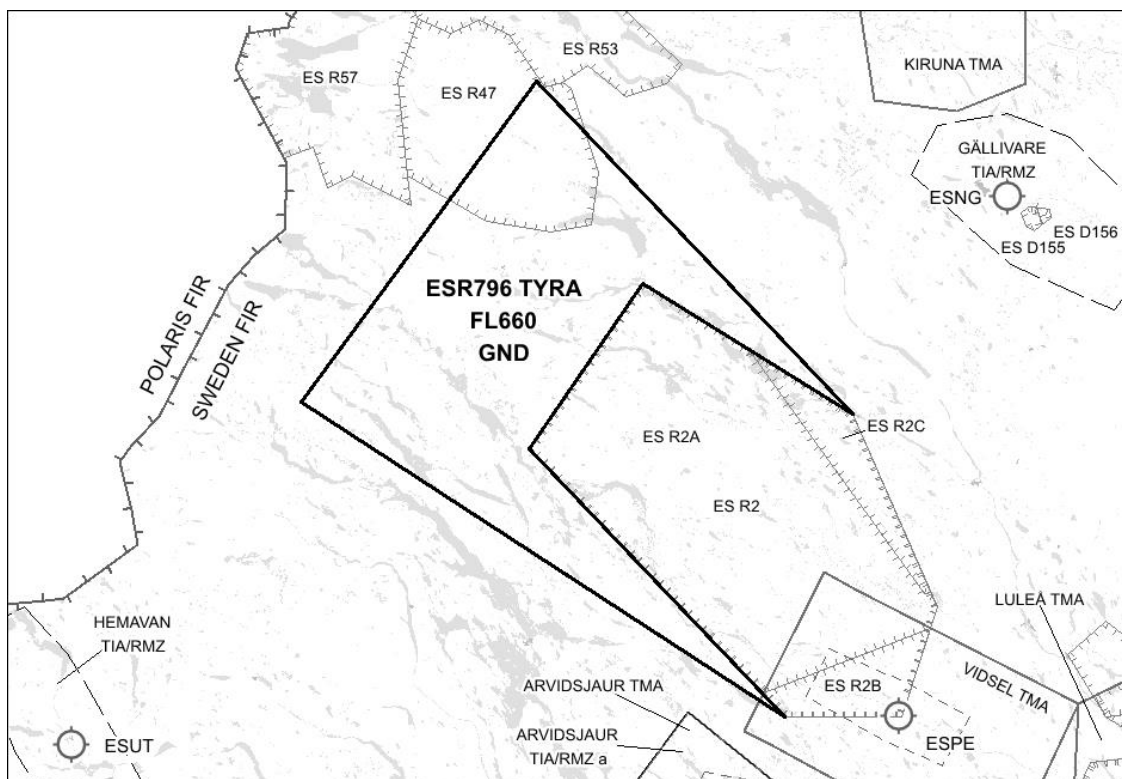

Temporary restricted area – ESR796 TYRA

Temporary restricted area ESR796 Tyra established for military testing including aviation activities.

Flight within the area prohibited for all non-participating aircraft.

ESR796 TYRA

672417N 0175545E - 663555N 0195144E - 665454N 0183445E -
663055N 0175246E - 655155N 0192645E - 663737N 0162923E -
672417N 0175545E.

Gräns i höjdlöd/Vertical limit

FL660
GND

Tider/Hours

05 – 08 APR 0600 – 1600

– SLUT/END –