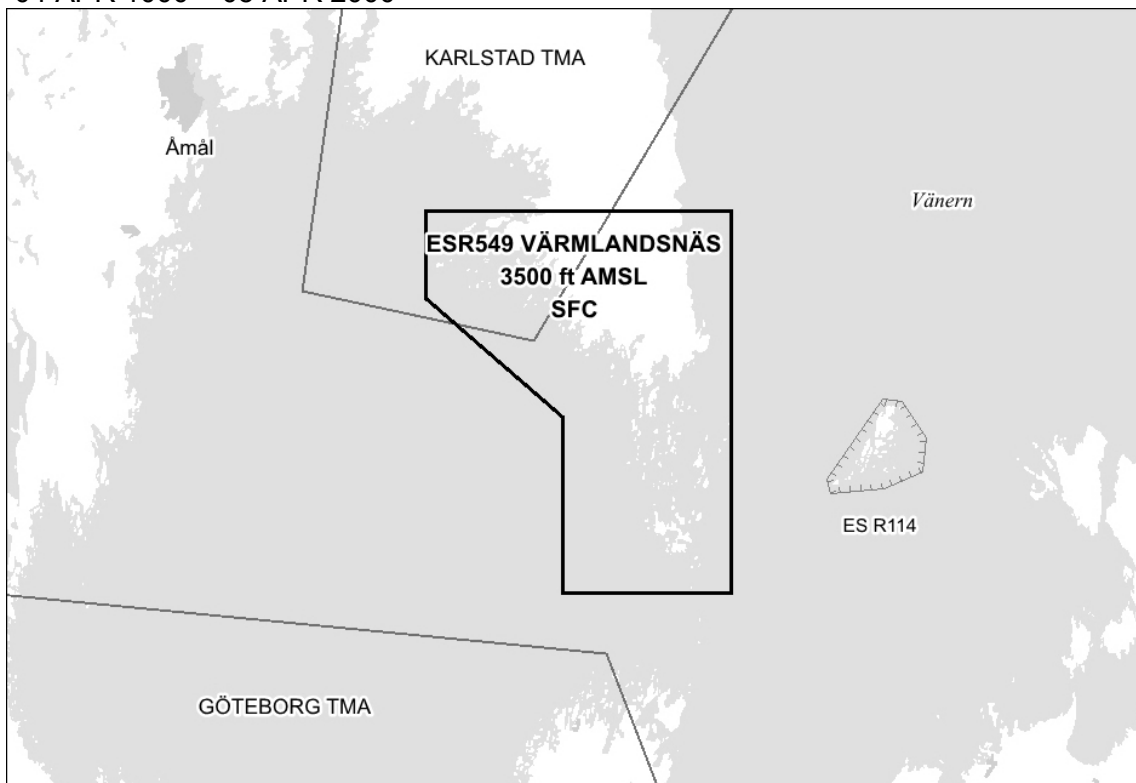

**Temporary restricted area –  
ESR549 VÄRMLANDSNÄS**

The temporary restricted area ESR549 Värmlandsnäs  
is established for military aviation operations.

Flight within the area prohibited for all non-  
participating aircrafts.

**ESR549 VÄRMLANDSNÄS**

585900N 0125800E – 585600N 0125800E – 585200N 0130700E –  
584600N 0130700E – 584600N 0131800E – 585900N 0131800E –  
585900N 0125800E.

**Gräns i höjdded/Vertical limit**

3500 ft AMSL  
SFC

**Tider/Hours**

04 APR 1000 – 05 APR 2000

– SLUT/END –