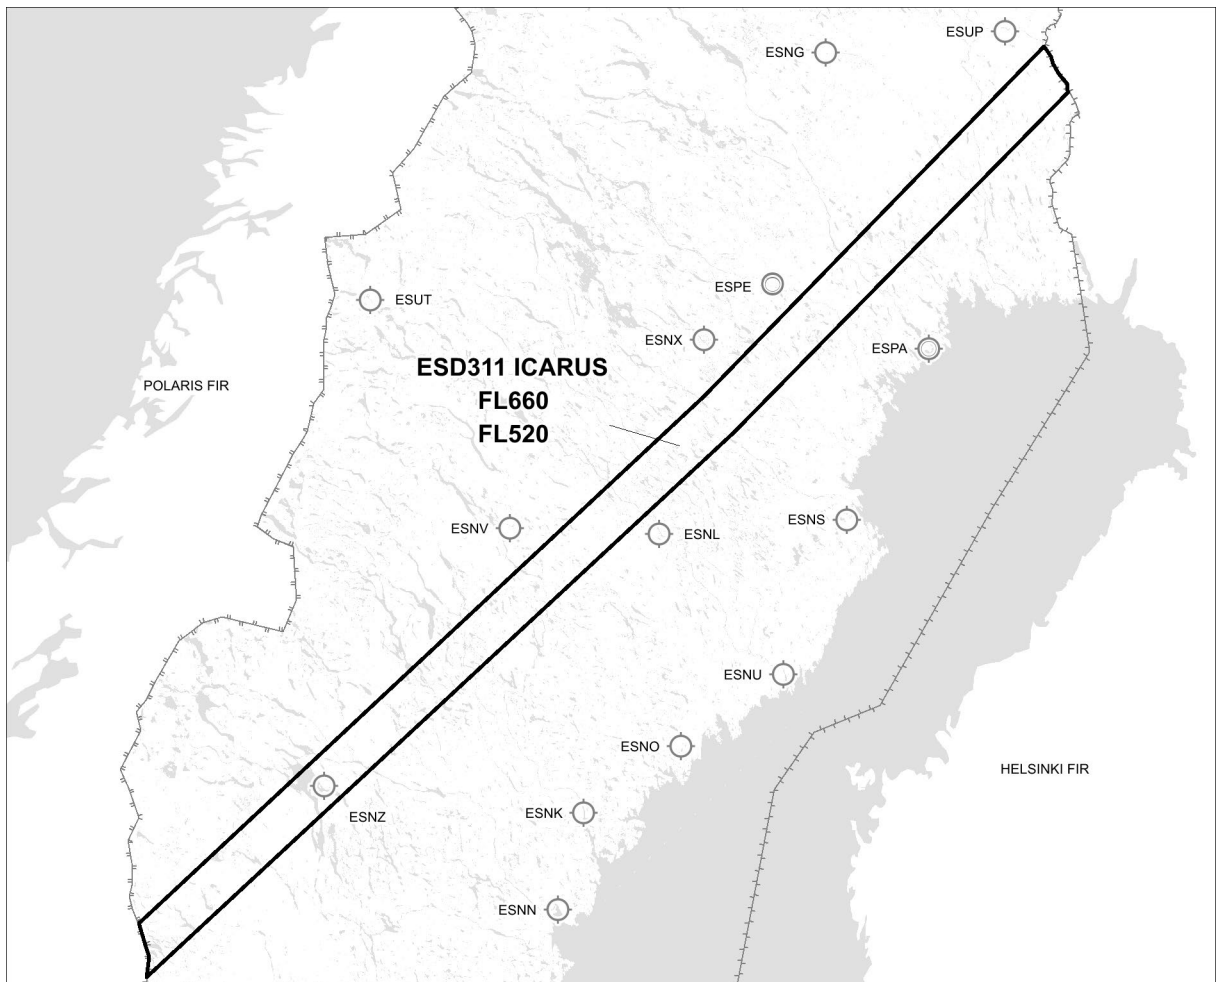

Information om status på området kan ges av Stockholm ACC.

Temporary danger area – ESD311 ICARUS

The temporary danger area ESD311 Icarus is established for military aviation activities.

Information regarding status of the area can be obtained from Stockholm ACC.

Tider/Hours

21 FEB – 31 DEC, H24

– SLUT/END –