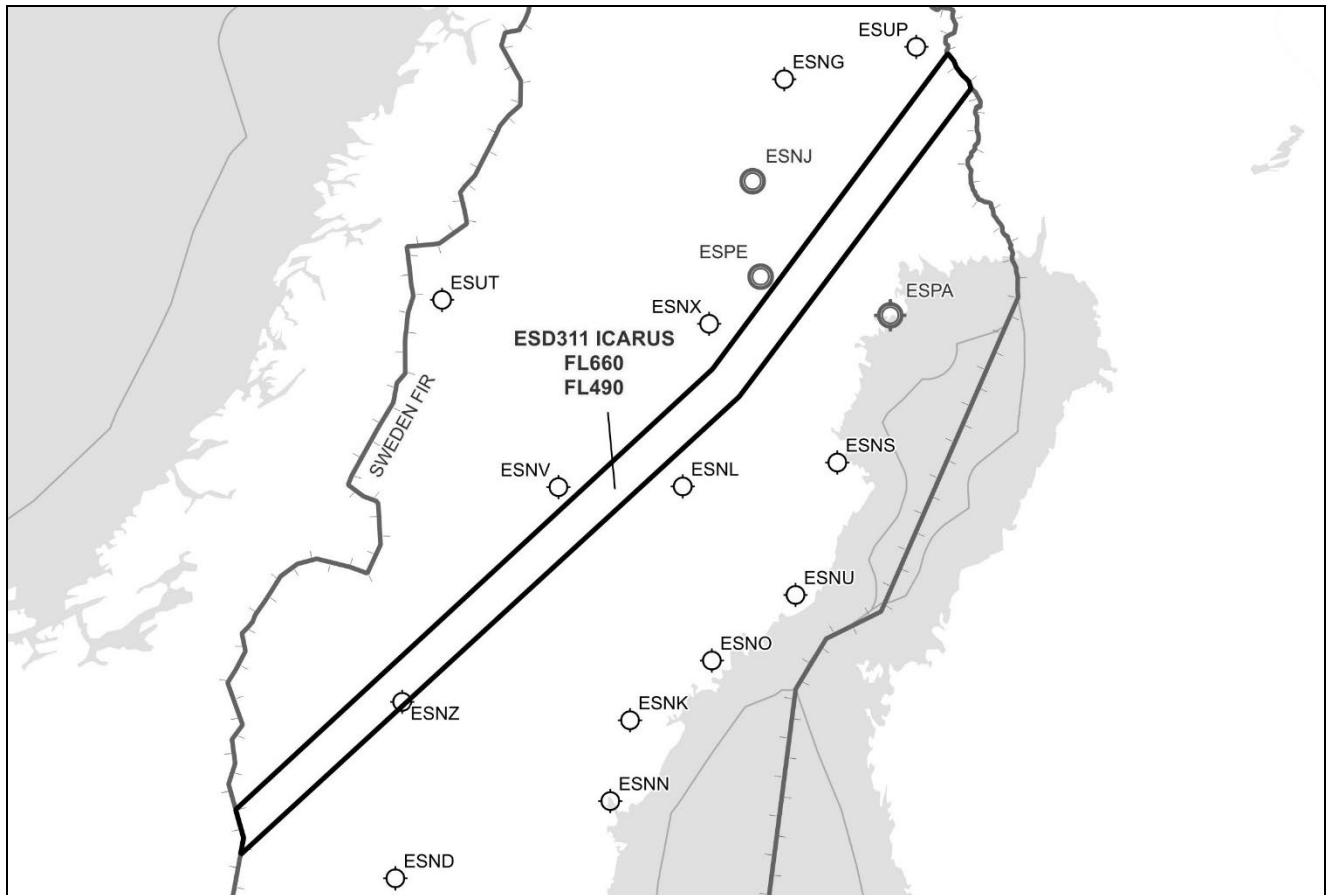

Information om status på området kan ges av Stockholm ACC.

Temporary danger area – ESD311 ICARUS

The temporary danger area ESD311 Icarus is established for military aviation activities.

Information regarding status of the area can be obtained from Stockholm ACC.

Tider/Hours

27 NOV 2024 – 20 FEB 2025 H24

- SLUT/END -