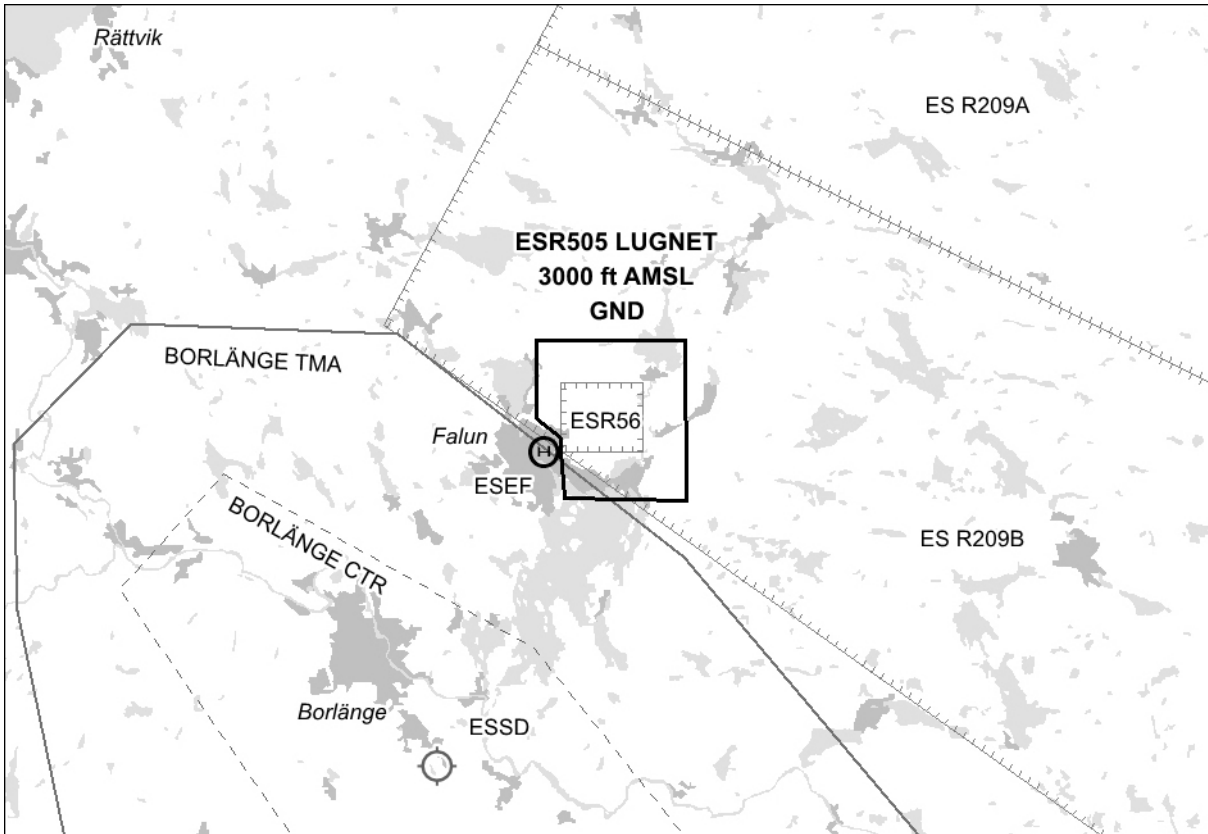

**Temporary restricted area –
ESR505 LUGNET**

Replaces AIP SUP 221/2024

The temporary restricted area ESR505 Lugnet is established for military activities including military aviation activities.

Exempted traffic can obtain permission to cross the area from Borlänge ATS or Stockholm ACC.

The following traffic is exempted:

- Police on mission
- Ambulance on mission
- Military flights on mission
- SAR on mission

ESR505 LUGNET

604027N 0154854E - 603443N 0154857E - 603448N 0154009E -
603627N 0153948E - 603658N 0153948E - 603738N 0153804E -
604026N 0153806E - 604027N 0154854E.

Gräns i höjddled/Vertical limit

3000 ft AMSL
GND

Tider/Hours

04 – 07 NOV 0500 – 2000
08 NOV 0500 – 1400

11 – 14 NOV 0500 – 2000
15 NOV 0500 – 1400

18 – 21 NOV 0500 – 2000
22 NOV 0500 – 1400

25 – 28 NOV 0500 – 2000
29 NOV 0500 – 1400

02 – 05 DEC 0500 – 2000
06 DEC 0500 – 1400

09 – 12 DEC 0500 – 2000
13 DEC 0500 – 1400

16 – 19 DEC 0500 – 2000
20 DEC 0500 – 1400

- SLUT/END -