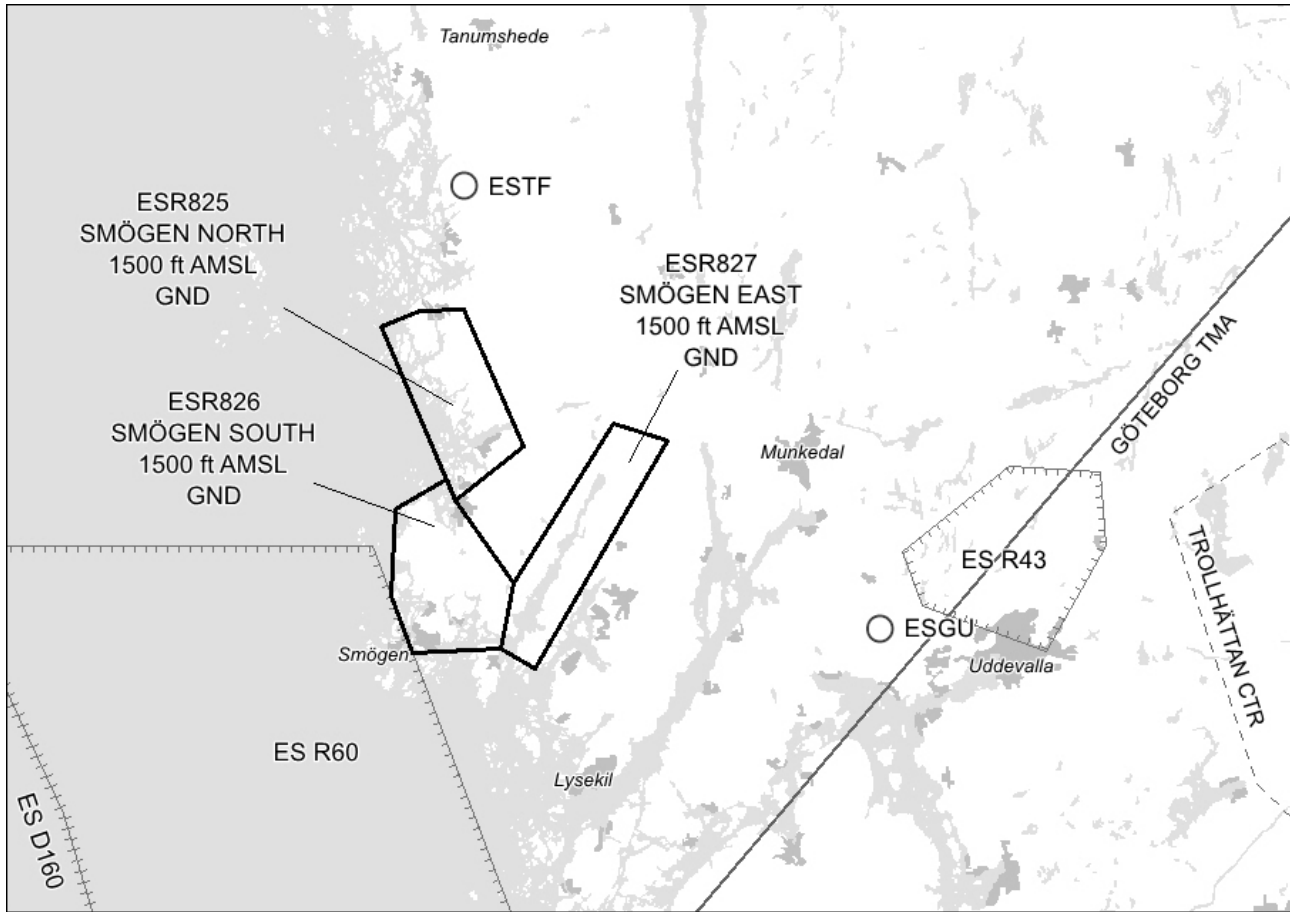

Exempted traffic can obtain permission to cross the areas by Malmö ACC.

Exempted traffic is aircraft on mission operated by:

- Local Police Department
- Ambulance
- Swedish armed forces
- Swedish Coast Guard
- Swedish Customs Administration
- SAR
- Rescue services in accordance with Civil Protection Act (2003:778).

Tider/Hours

29 MAY–30 JUN 0500–1600
07 AUG–29 SEP 0500–1600

- SLUT/END -